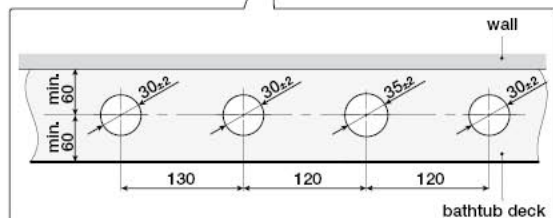

**Roca**

**L90**

<b>P</b>	P bar	<b>MAX 10</b>
<b>P</b>	P bar	<b>MIN 1</b> <b>5 MAX</b>
<b>T</b>	°C	<b>80 MAX.</b>
<b>Q</b> (3 bar)	l/min	<b>28</b>
		<b>17</b>

A5A0901..0

A5A1801..0

Recommended the installation of A526803314 and a waste bathtub with drain