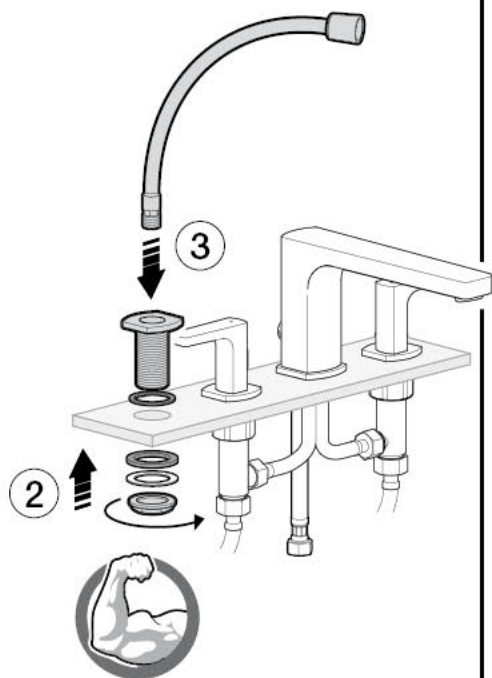

**Roca**

**L90**

<b>P</b>	P bar	<b>MAX 10</b>
<b>P</b>	P bar	<b>MIN 1</b> <b>5 MAX</b>
<b>T</b>	°C	<b>80 MAX.</b>
<b>Q</b> (3 bar)	l/min	<b>28</b>
		<b>17</b>

A5A0901..0

A5A1801..0

Recommended the installation of A526803314 and a waste bathtub with drain

1 - A525003600	7 - AG0049003R	13 - AB0030900R
2 - A525023600	8 - AG0048000R	14 - AG0048303R
3 - A525024200	9 - A525006903	15 - AG0048100R
4 - AG0044200R	10 - AG0048509R	16 - AG0045000R
5 - AG0048600R	11 - AG0009709R	17 - AG0043907R
6 - AG0048703R	12 - A525021403	