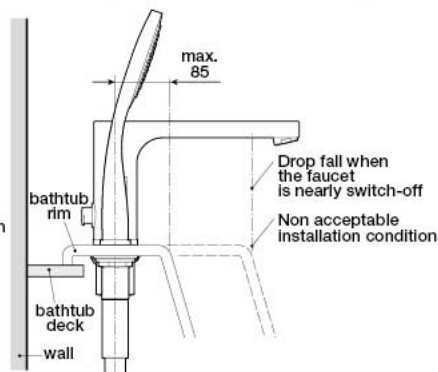

**Roca**

**L90**

<b>P</b>	P bar	<b>MAX 10</b>
<b>P</b>	P bar	<b>MIN 1</b> <b>5 MAX</b>
<b>T</b>	°C	<b>80 MAX.</b>
<b>Q</b> (3 bar)	l/min	<b>28</b>
		<b>17</b>

A5A0901..0

A5A1801..0

Recommended the installation of A526803314 and a waste bathtub with drain