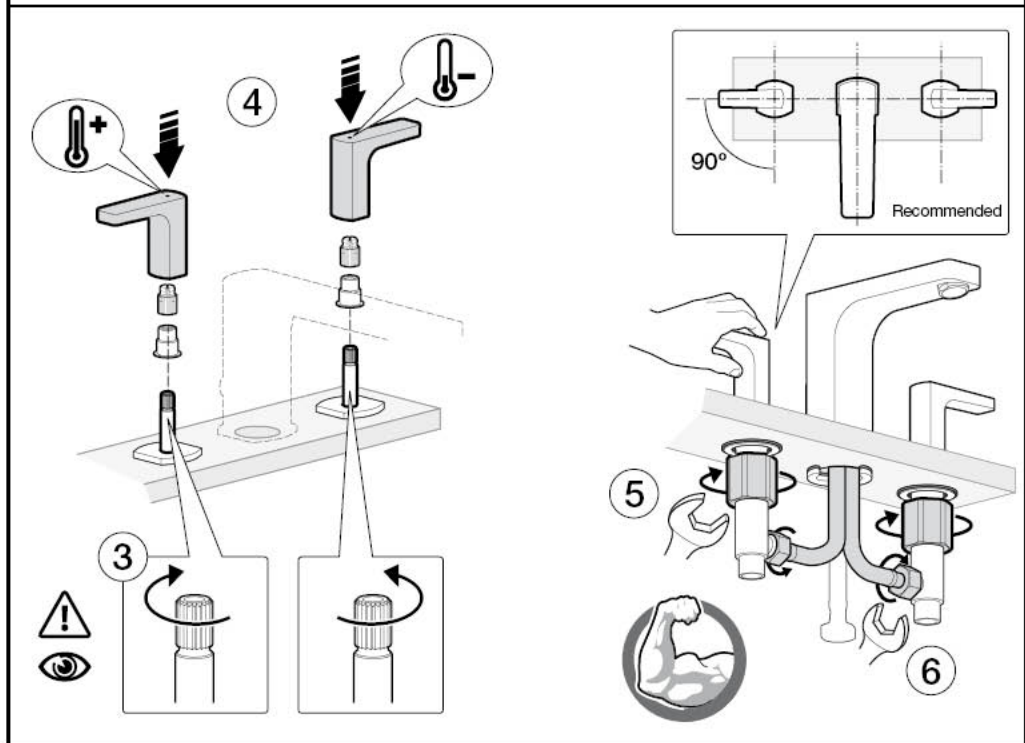

**Roca**

**L90**

<b>P</b>	P bar	<b>MAX 10</b>
<b>P</b>	P bar	<b>MIN 1</b> <b>5 MAX</b>
<b>T</b>	°C	<b>80 MAX.</b>
<b>Q</b> (3 bar)	l/min	<b>28</b>
		<b>17</b>

A5A0901..0

A5A1801..0

Recommended the installation of A526803314 and a waste bathtub with drain