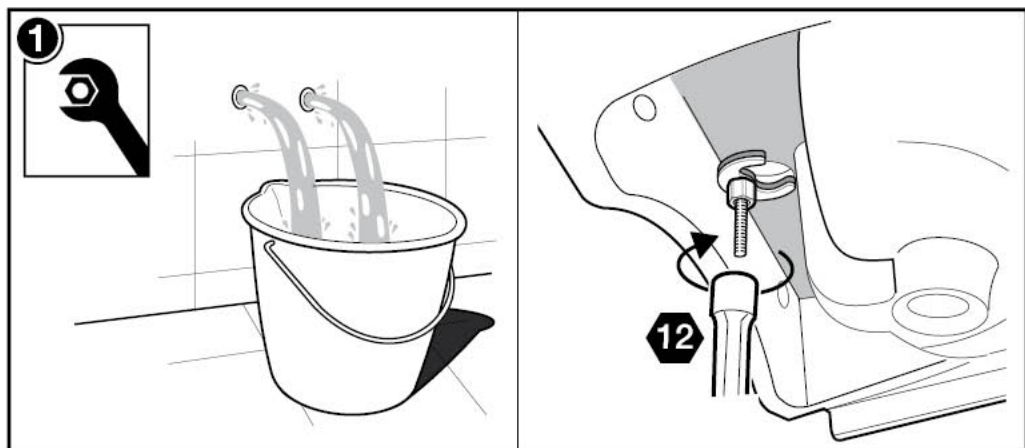

**Roca**

**L90**

<b>P</b>	P bar	<b>MAX 10</b>
<b>P</b>	P bar	<b>MIN 1</b> <b>5 MAX</b>
<b>T</b>	°C	<b>80 MAX.</b>
<b>Q</b> (3 bar)	l/min	<b>28</b>
		<b>17</b>

A5A0901..0

A5A1801..0

Recommended the installation of A526803314 and a waste bathtub with drain