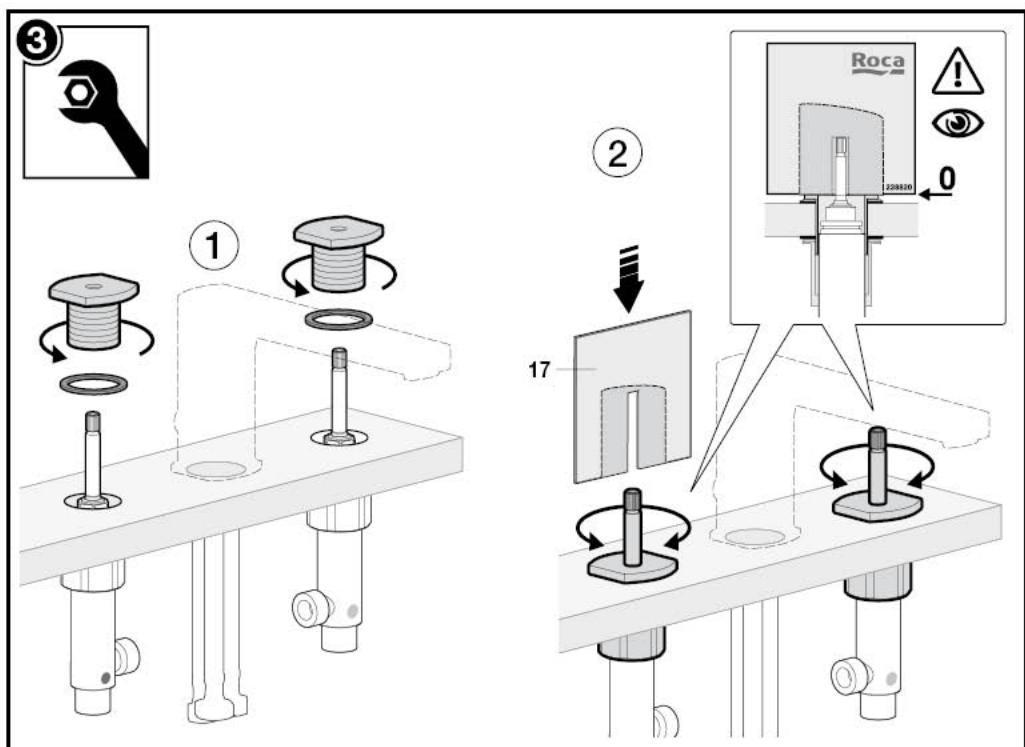

**Roca**

**L90**

<b>P</b>	P bar	<b>MAX 10</b>
<b>P</b>	P bar	<b>MIN 1</b> <b>5 MAX</b>
<b>T</b>	°C	<b>80 MAX.</b>
<b>Q</b> (3 bar)	l/min	<b>28</b>
		<b>17</b>

A5A0901..0

A5A1801..0

Recommended the installation of A526803314 and a waste bathtub with drain