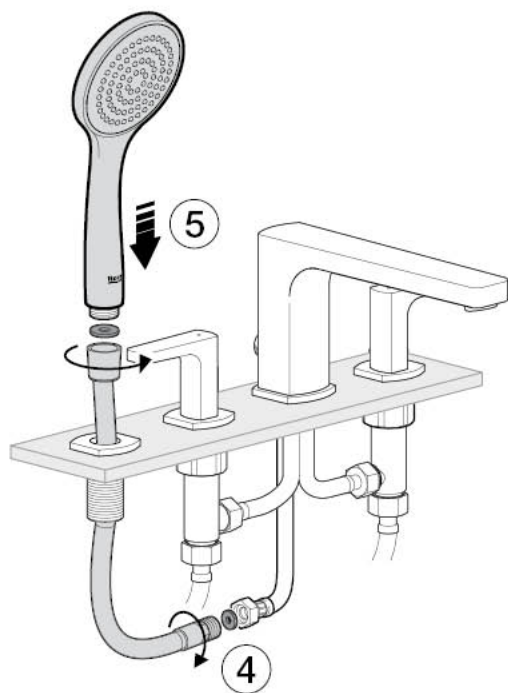

**Roca**

**L90**

<b>P</b>	P bar	<b>MAX 10</b>
<b>P</b>	P bar	<b>MIN 1</b> <b>5 MAX</b>
<b>T</b>	°C	<b>80 MAX.</b>
<b>Q</b> (3 bar)	l/min	<b>28</b>
		<b>17</b>

A5A0901..0

A5A1801..0

Recommended the installation of A526803314 and a waste bathtub with drain