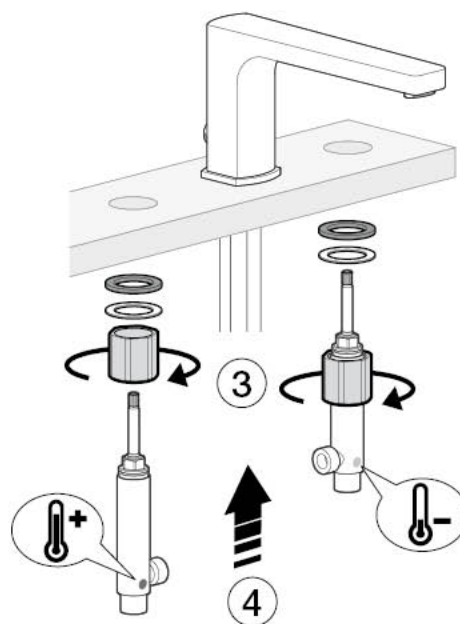

**Roca**

**L90**

<b>P</b>	P bar	<b>MAX 10</b>
<b>P</b>	P bar	<b>MIN 1</b> <b>5 MAX</b>
<b>T</b>	°C	<b>80 MAX.</b>
<b>Q</b> (3 bar)	l/min	<b>28</b>
		<b>17</b>

A5A0901..0

A5A1801..0

Recommended the installation of A526803314 and a waste bathtub with drain