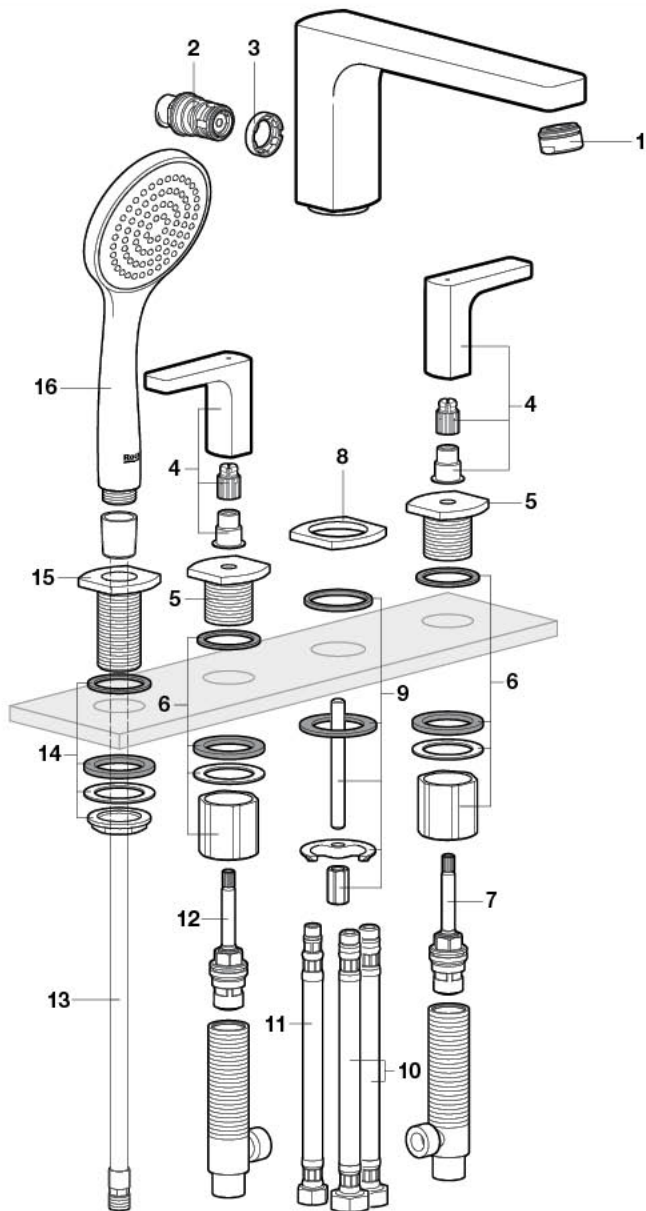

**Roca**

**L90**

<b>P</b>	P bar	<b>MAX 10</b>
<b>P</b>	P bar	<b>MIN 1</b> <b>5 MAX</b>
<b>T</b>	°C	<b>80 MAX.</b>
<b>Q</b> (3 bar)	l/min	<b>28</b>
		<b>17</b>

A5A0901..0

A5A1801..0

Recommended the installation of A526803314 and a waste bathtub with drain

1 - A525003600	7 - AG0049003R	13 - AB0030900R
2 - A525023600	8 - AG0048000R	14 - AG0048303R
3 - A525024200	9 - A525006903	15 - AG0048100R
4 - AG0044200R	10 - AG0048509R	16 - AG0045000R
5 - AG0048600R	11 - AG0009709R	17 - AG0043907R
6 - AG0048703R	12 - A525021403	