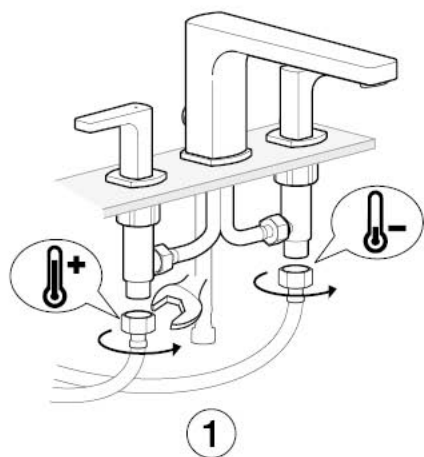

**Roca**

**L90**

<b>P</b>	P bar	<b>MAX 10</b>
<b>P</b>	P bar	<b>MIN 1</b> <b>5 MAX</b>
<b>T</b>	°C	<b>80 MAX.</b>
<b>Q</b> (3 bar)	l/min	<b>28</b>
		<b>17</b>

A5A0901..0

A5A1801..0

Recommended the installation of A526803314 and a waste bathtub with drain

1 - A525003600	7 - AG0049003R	13 - AB0030900R
2 - A525023600	8 - AG0048000R	14 - AG0048303R
3 - A525024200	9 - A525006903	15 - AG0048100R
4 - AG0044200R	10 - AG0048509R	16 - AG0045000R
5 - AG0048600R	11 - AG0009709R	17 - AG0043907R
6 - AG0048703R	12 - A525021403	