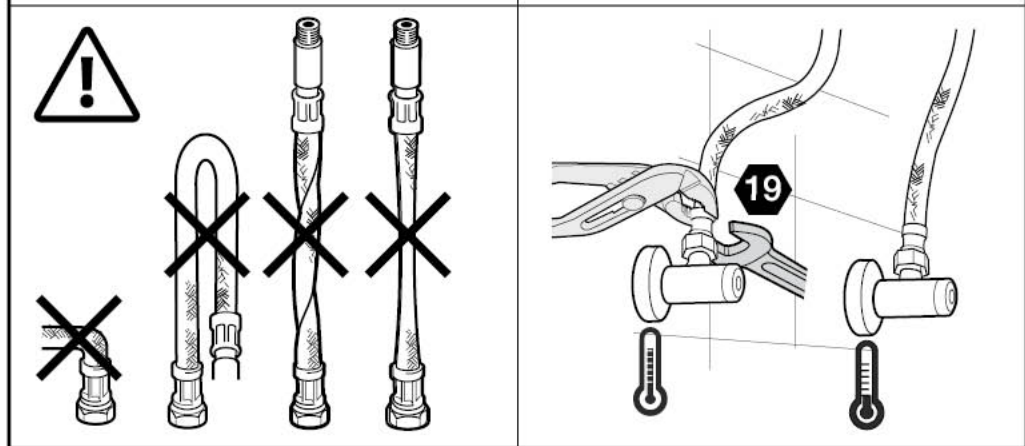

**Roca**

**L90**

<b>P</b>	P bar	<b>MAX 10</b>
<b>P</b>	P bar	<b>MIN 1</b> <b>5 MAX</b>
<b>T</b>	°C	<b>80 MAX.</b>
<b>Q</b> (3 bar)	l/min	<b>28</b>
		<b>17</b>

A5A0901..0

A5A1801..0

Recommended the installation of A526803314 and a waste bathtub with drain

1 - A525003600	7 - AG0049003R	13 - AB0030900R
2 - A525023600	8 - AG0048000R	14 - AG0048303R
3 - A525024200	9 - A525006903	15 - AG0048100R
4 - AG0044200R	10 - AG0048509R	16 - AG0045000R
5 - AG0048600R	11 - AG0009709R	17 - AG0043907R
6 - AG0048703R	12 - A525021403	