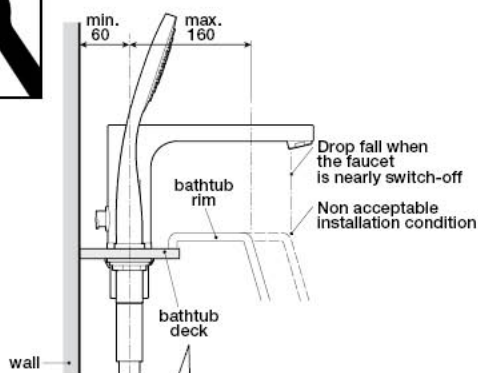

**Roca**

**L90**

<b>P</b>	P bar	<b>MAX 10</b>
<b>P</b>	P bar	<b>MIN 1</b> <b>5 MAX</b>
<b>T</b>	°C	<b>80 MAX.</b>
<b>Q</b> (3 bar)	l/min	<b>28</b>
		<b>17</b>

A5A0901..0

A5A1801..0

Recommended the installation of A526803314 and a waste bathtub with drain