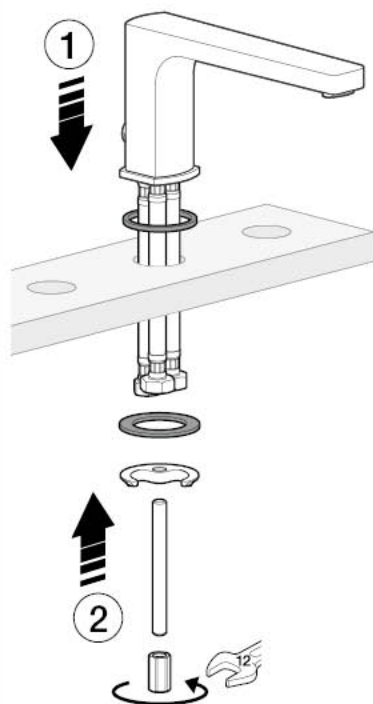

**Roca**

**L90**

<b>P</b>	P bar	<b>MAX 10</b>
<b>P</b>	P bar	<b>MIN 1</b> <b>5 MAX</b>
<b>T</b>	°C	<b>80 MAX.</b>
<b>Q</b> (3 bar)	l/min	<b>28</b>
		<b>17</b>

A5A0901..0

A5A1801..0

Recommended the installation of A526803314 and a waste bathtub with drain

1 - A525003600	7 - AG0049003R	13 - AB0030900R
2 - A525023600	8 - AG0048000R	14 - AG0048303R
3 - A525024200	9 - A525006903	15 - AG0048100R
4 - AG0044200R	10 - AG0048509R	16 - AG0045000R
5 - AG0048600R	11 - AG0009709R	17 - AG0043907R
6 - AG0048703R	12 - A525021403	