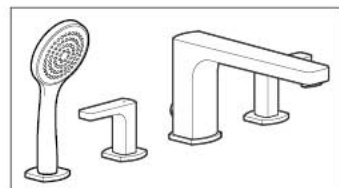

**Roca**

**L90**

<b>P</b>	P bar	<b>MAX 10</b>
<b>P</b>	P bar	<b>MIN 1</b> <b>5 MAX</b>
<b>T</b>	°C	<b>80 MAX.</b>
<b>Q</b> (3 bar)	l/min	<b>28</b>
		<b>17</b>

A5A0901..0

A5A1801..0

Recommended the installation of A526803314 and a waste bathtub with drain