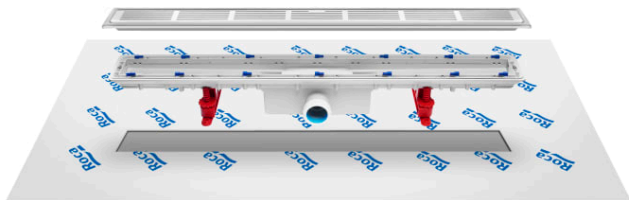

**IN-DRAIN****In-Drain Channel - Drainage kit with pre-mounted geotextile fabric****FEATURES**

Drainage kit with pre-mounted geotextile fabric for installation in built-in showers. Plain drainage plate or grid not included.

Geotextile fabric included

Recommended for public spaces

Accessible product

BOUGHT TOGETHER FREQUENTLY

Plate X1 - Plain drainage plate adaptable to In-Drain Channel

276093000

Plate X2 - Drainage grid adaptable to In-Drain Channel

## In-Drain

An innovative solution for integrated showers. A new concept that empowers accessibility and functionality. In-Drain adapts to any style, preserving the elegant essence of its shapes and offering versatile proposals.