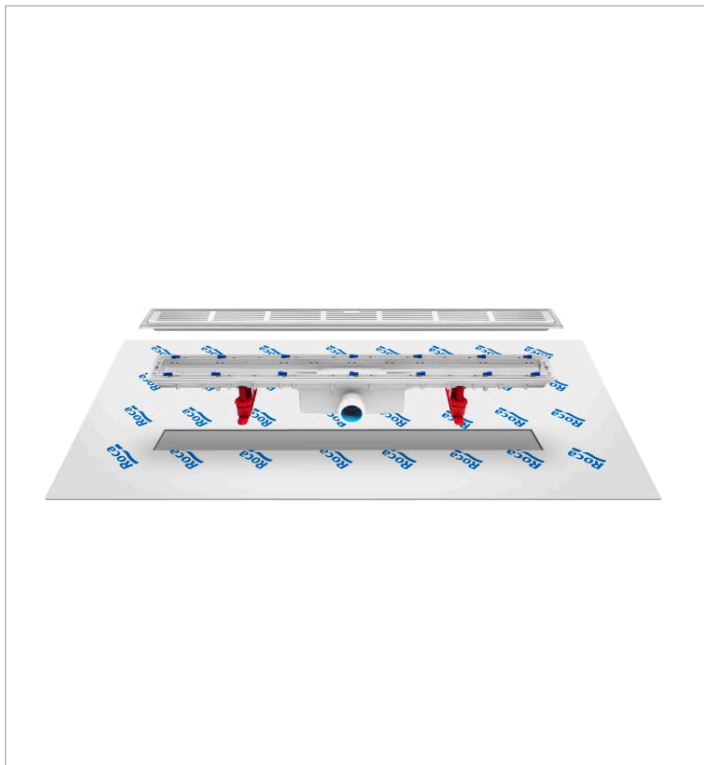

**IN-DRAIN****In-Drain Channel - Drainage kit with pre-mounted geotextile fabric****FEATURES**

Drainage kit with pre-mounted geotextile fabric for installation in built-in showers. Plain drainage plate or grid not included.

Geotextile fabric included

Recommended for public spaces

Accessible product

BOUGHT TOGETHER FREQUENTLY

Plate X1 - Plain drainage plate adaptable to In-Drain Channel

276093000

Plate X2 - Drainage grid adaptable to In-Drain Channel

## In-Drain

An innovative solution for integrated showers. A new concept that empowers accessibility and functionality. In-Drain adapts to any style, preserving the elegant essence of its shapes and offering versatile proposals.