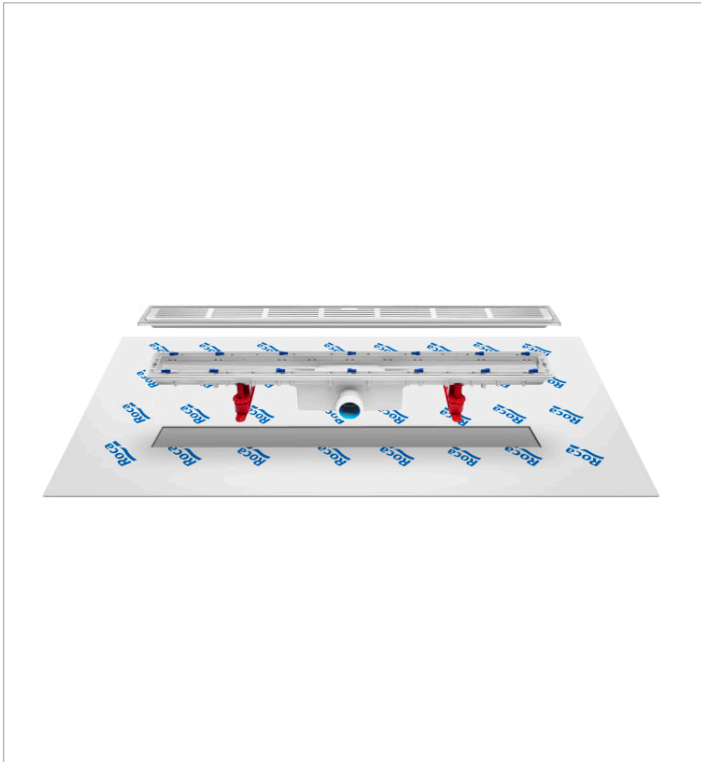

**IN-DRAIN****In-Drain Channel - Drainage kit with pre-mounted geotextile fabric****FEATURES**

Drainage kit with pre-mounted geotextile fabric for installation in built-in showers. Plain drainage plate or grid not included.

Geotextile fabric included

Recommended for public spaces

Accessible product

BOUGHT TOGETHER FREQUENTLY

Plate X1 - Plain drainage  
plate adaptable to In-Drain  
Channel

276093000

Plate X2 - Drainage grid  
adaptable to In-Drain  
Channel

## In-Drain

An innovative solution for integrated showers. A new concept that empowers accessibility and functionality. In-Drain adapts to any style, preserving the elegant essence of its shapes and offering versatile proposals.