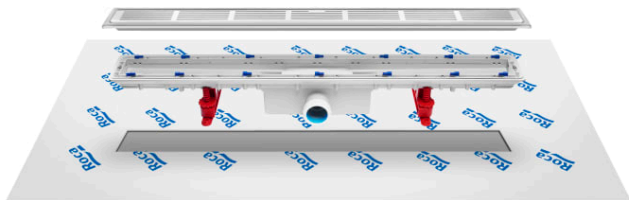

**IN-DRAIN****In-Drain Channel - Drainage kit with pre-mounted geotextile fabric****FEATURES**

Drainage kit with pre-mounted geotextile fabric for installation in built-in showers. Plain drainage plate or grid not included.

Geotextile fabric included

Recommended for public spaces

Accessible product

BOUGHT TOGETHER FREQUENTLY

Plate X1 - Plain drainage  
plate adaptable to In-Drain  
Channel

276093000

Plate X2 - Drainage grid  
adaptable to In-Drain  
Channel

## In-Drain

An innovative solution for integrated showers. A new concept that empowers accessibility and functionality. In-Drain adapts to any style, preserving the elegant essence of its shapes and offering versatile proposals.