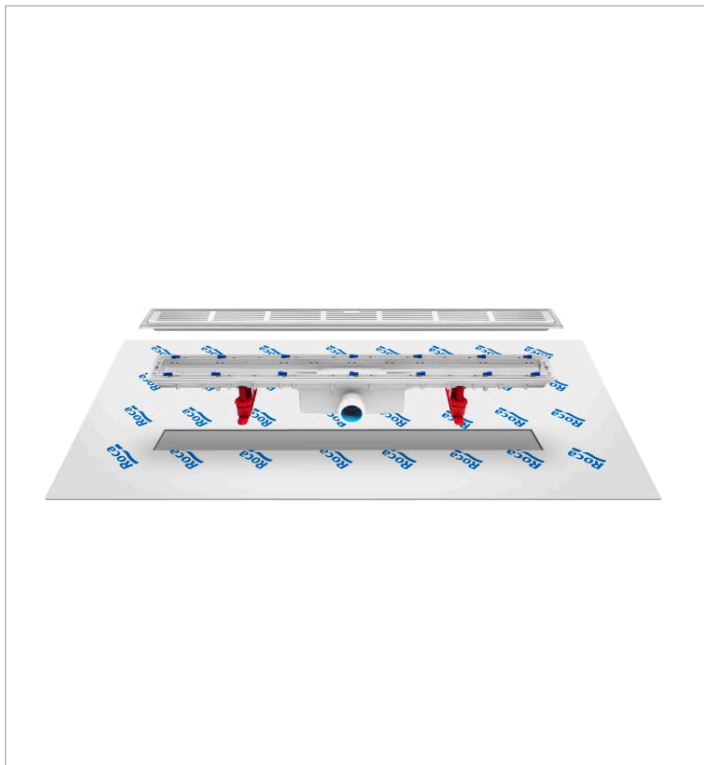

IN-DRAIN**In-Drain Channel - Drainage kit with pre-mounted geotextile fabric****FEATURES**

Drainage kit with pre-mounted geotextile fabric for installation in built-in showers. Plain drainage plate or grid not included.

Geotextile fabric included

Recommended for public spaces

Accessible product

BOUGHT TOGETHER FREQUENTLY

Plate X1 - Plain drainage plate adaptable to In-Drain Channel

276093000

Plate X2 - Drainage grid adaptable to In-Drain Channel

276096000

In-Drain

An innovative solution for integrated showers. A new concept that empowers accessibility and functionality. In-Drain adapts to any style, preserving the elegant essence of its shapes and offering versatile proposals.