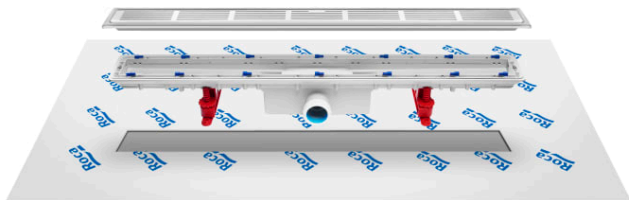

IN-DRAIN**In-Drain Channel - Drainage kit with pre-mounted geotextile fabric****FEATURES**

Drainage kit with pre-mounted geotextile fabric for installation in built-in showers. Plain drainage plate or grid not included.

Geotextile fabric included

Recommended for public spaces

Accessible product

BOUGHT TOGETHER FREQUENTLY

Plate X1 - Plain drainage plate adaptable to In-Drain Channel

276093000

Plate X2 - Drainage grid adaptable to In-Drain Channel

276096000

In-Drain

An innovative solution for integrated showers. A new concept that empowers accessibility and functionality. In-Drain adapts to any style, preserving the elegant essence of its shapes and offering versatile proposals.