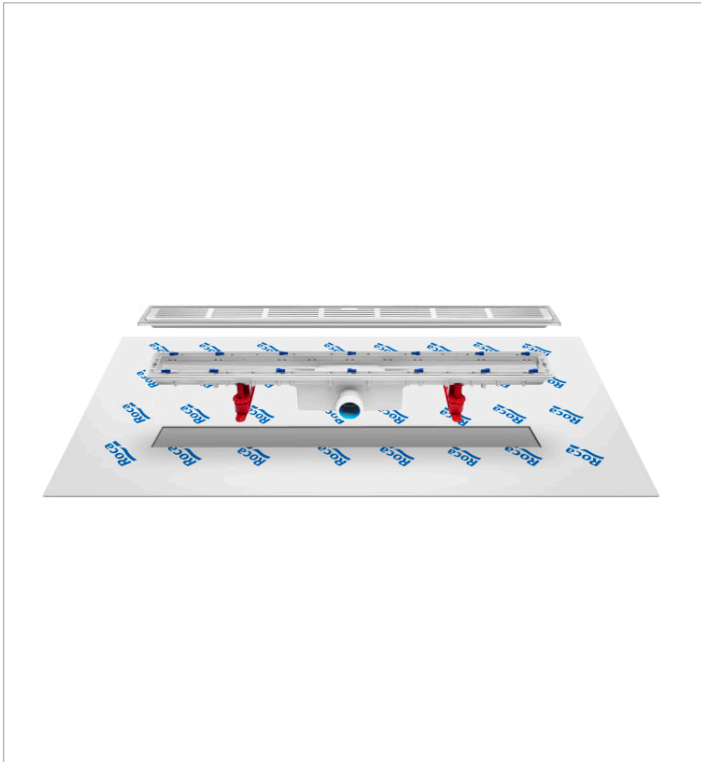

IN-DRAIN**In-Drain Channel - Drainage kit with pre-mounted geotextile fabric****FEATURES**

Drainage kit with pre-mounted geotextile fabric for installation in built-in showers. Plain drainage plate or grid not included.

Geotextile fabric included

Recommended for public spaces

Accessible product

BOUGHT TOGETHER FREQUENTLY

Plate X1 - Plain drainage
plate adaptable to In-Drain
Channel

276094000

Plate X2 - Drainage grid
adaptable to In-Drain
Channel

276097000

In-Drain

An innovative solution for integrated showers. A new concept that empowers accessibility and functionality. In-Drain adapts to any style, preserving the elegant essence of its shapes and offering versatile proposals.