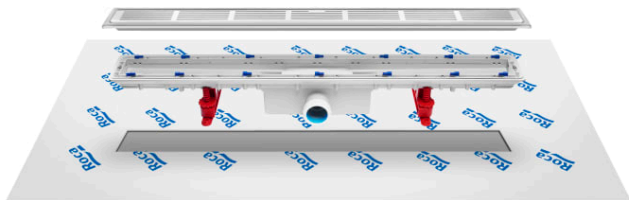

IN-DRAIN**In-Drain Channel - Drainage kit with pre-mounted geotextile fabric****FEATURES**

Drainage kit with pre-mounted geotextile fabric for installation in built-in showers. Plain drainage plate or grid not included.

Geotextile fabric included

Recommended for public spaces

Accessible product

BOUGHT TOGETHER FREQUENTLY

Plate X1 - Plain drainage
plate adaptable to In-Drain
Channel

276094000

Plate X2 - Drainage grid
adaptable to In-Drain
Channel

276097000

In-Drain

An innovative solution for integrated showers. A new concept that empowers accessibility and functionality. In-Drain adapts to any style, preserving the elegant essence of its shapes and offering versatile proposals.