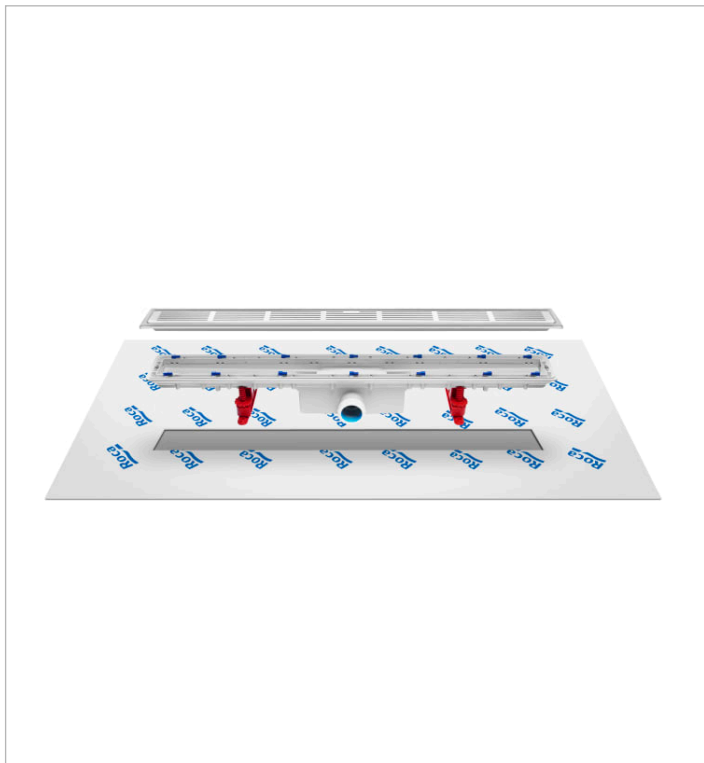

IN-DRAIN**In-Drain Channel - Drainage kit with pre-mounted geotextile fabric****FEATURES**

Drainage kit with pre-mounted geotextile fabric for installation in built-in showers. Plain drainage plate or grid not included.

Geotextile fabric included

Recommended for public spaces

Accessible product

BOUGHT TOGETHER FREQUENTLY

Plate X1 - Plain drainage
plate adaptable to In-Drain
Channel

276094000

Plate X2 - Drainage grid
adaptable to In-Drain
Channel

276097000

In-Drain

An innovative solution for integrated showers. A new concept that empowers accessibility and functionality. In-Drain adapts to any style, preserving the elegant essence of its shapes and offering versatile proposals.