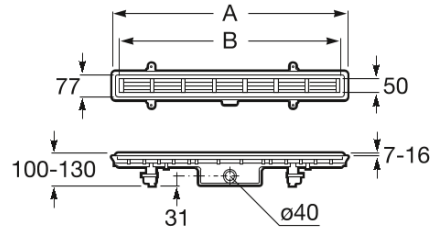

IN-DRAIN

In-Drain Channel - Drainage kit with pre-mounted geotextile fabric

TECHNICAL DRAWINGS

A	B
990	950
890	850
790	750
690	650

FEATURES

Drainage kit with pre-mounted geotextile fabric for installation in built-in showers. Plain drainage plate or grid not included.

Geotextile fabric included

Recommended for public spaces

Accessible product

BOUGHT TOGETHER FREQUENTLY

Plate X1 - Plain drainage plate adaptable to In-Drain Channel

276095000

Plate X2 - Drainage grid adaptable to In-Drain Channel