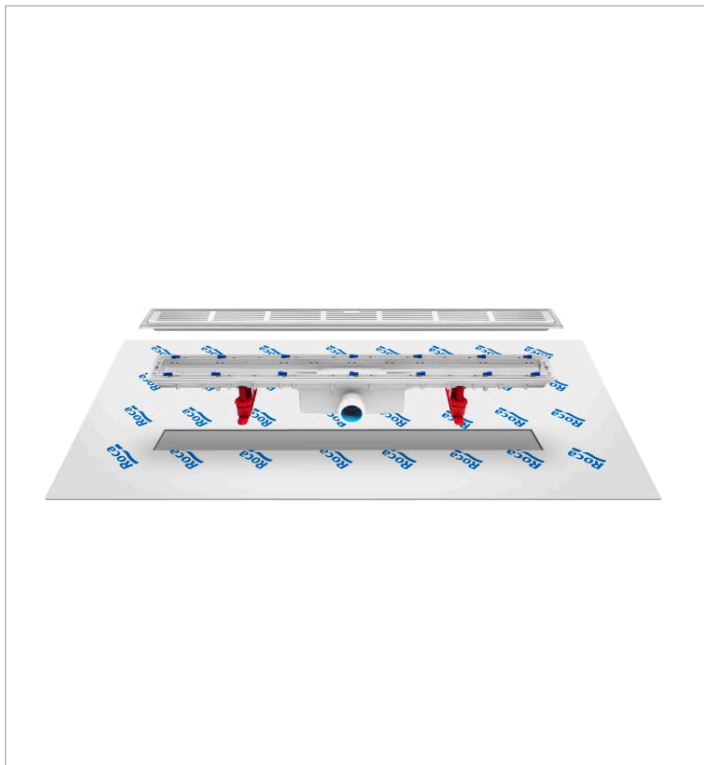

IN-DRAIN

In-Drain Channel - Drainage kit with pre-mounted geotextile fabric

TECHNICAL DRAWINGS

A	B
990	950
890	850
790	750
690	650

FEATURES

Drainage kit with pre-mounted geotextile fabric for installation in built-in showers. Plain drainage plate or grid not included.

Geotextile fabric included

Recommended for public spaces

Accessible product

BOUGHT TOGETHER FREQUENTLY

Plate X1 - Plain drainage plate adaptable to In-Drain Channel

276095000

Plate X2 - Drainage grid adaptable to In-Drain Channel

276098000

In-Drain

An innovative solution for integrated showers. A new concept that empowers accessibility and functionality. In-Drain adapts to any style, preserving the elegant essence of its shapes and offering versatile proposals.