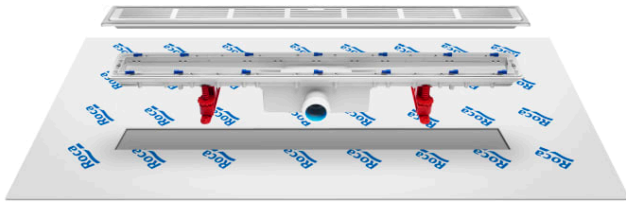

IN-DRAIN

In-Drain Channel - Drainage kit with pre-mounted geotextile fabric

TECHNICAL DRAWINGS

A	B
990	950
890	850
790	750
690	650

FEATURES

Drainage kit with pre-mounted geotextile fabric for installation in built-in showers. Plain drainage plate or grid not included.

Geotextile fabric included

Recommended for public spaces

Accessible product

BOUGHT TOGETHER FREQUENTLY

Plate X1 - Plain drainage plate adaptable to In-Drain Channel

276095000

Plate X2 - Drainage grid adaptable to In-Drain Channel

276098000

In-Drain

An innovative solution for integrated showers. A new concept that empowers accessibility and functionality. In-Drain adapts to any style, preserving the elegant essence of its shapes and offering versatile proposals.