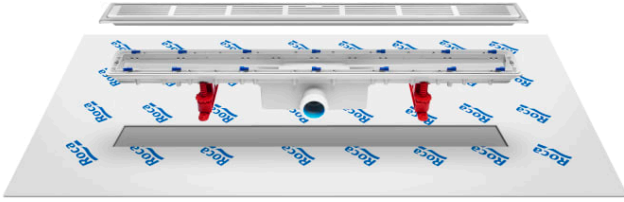

IN-DRAIN

In-Drain Channel - Drainage kit with pre-mounted geotextile fabric

TECHNICAL DRAWINGS

A	B
990	950
890	850
790	750
690	650

FEATURES

Drainage kit with pre-mounted geotextile fabric for installation in built-in showers. Plain drainage plate or grid not included.

Geotextile fabric included

Recommended for public spaces

Accessible product

BOUGHT TOGETHER FREQUENTLY

Plate X1 - Plain drainage
plate adaptable to In-Drain
Channel

276095000

Plate X2 - Drainage grid
adaptable to In-Drain
Channel

276098000

In-Drain

An innovative solution for integrated showers. A new concept that empowers accessibility and functionality. In-Drain adapts to any style, preserving the elegant essence of its shapes and offering versatile proposals.