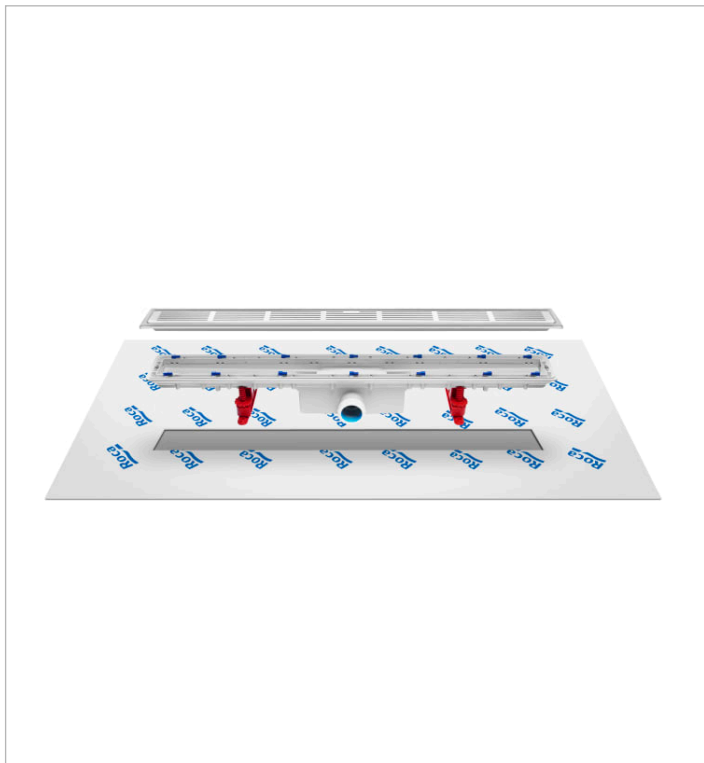

IN-DRAIN

In-Drain Channel - Drainage kit with pre-mounted geotextile fabric

TECHNICAL DRAWINGS

A	B
990	950
890	850
790	750
690	650

FEATURES

Drainage kit with pre-mounted geotextile fabric for installation in built-in showers. Plain drainage plate or grid not included.

Geotextile fabric included

Recommended for public spaces

Accessible product

BOUGHT TOGETHER FREQUENTLY

Plate X1 - Plain drainage
plate adaptable to In-Drain
Channel

276095000

Plate X2 - Drainage grid
adaptable to In-Drain
Channel

276098000

In-Drain

An innovative solution for integrated showers. A new concept that empowers accessibility and functionality. In-Drain adapts to any style, preserving the elegant essence of its shapes and offering versatile proposals.