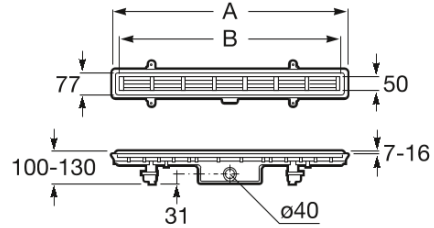

IN-DRAIN

In-Drain Channel - Drainage kit with pre-mounted geotextile fabric

TECHNICAL DRAWINGS

A	B
990	950
890	850
790	750
690	650

FEATURES

Drainage kit with pre-mounted geotextile fabric for installation in built-in showers. Plain drainage plate or grid not included.

Geotextile fabric included

Recommended for public spaces

Accessible product

BOUGHT TOGETHER FREQUENTLY

Plate X1 - Plain drainage  
plate adaptable to In-Drain  
Channel

276095000

Plate X2 - Drainage grid  
adaptable to In-Drain  
Channel