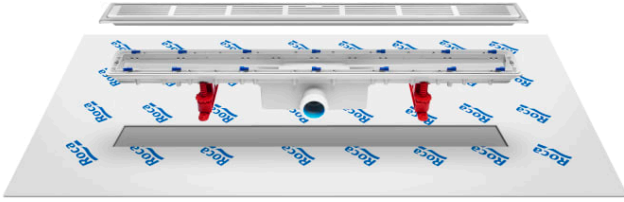

IN-DRAIN

In-Drain Channel - Drainage kit with pre-mounted geotextile fabric

TECHNICAL DRAWINGS

A	B
990	950
890	850
790	750
690	650

FEATURES

Drainage kit with pre-mounted geotextile fabric for installation in built-in showers. Plain drainage plate or grid not included.

Geotextile fabric included

Recommended for public spaces

Accessible product

BOUGHT TOGETHER FREQUENTLY

Plate X1 - Plain drainage  
plate adaptable to In-Drain  
Channel

276095000

Plate X2 - Drainage grid  
adaptable to In-Drain  
Channel

## In-Drain

An innovative solution for integrated showers. A new concept that empowers accessibility and functionality. In-Drain adapts to any style, preserving the elegant essence of its shapes and offering versatile proposals.