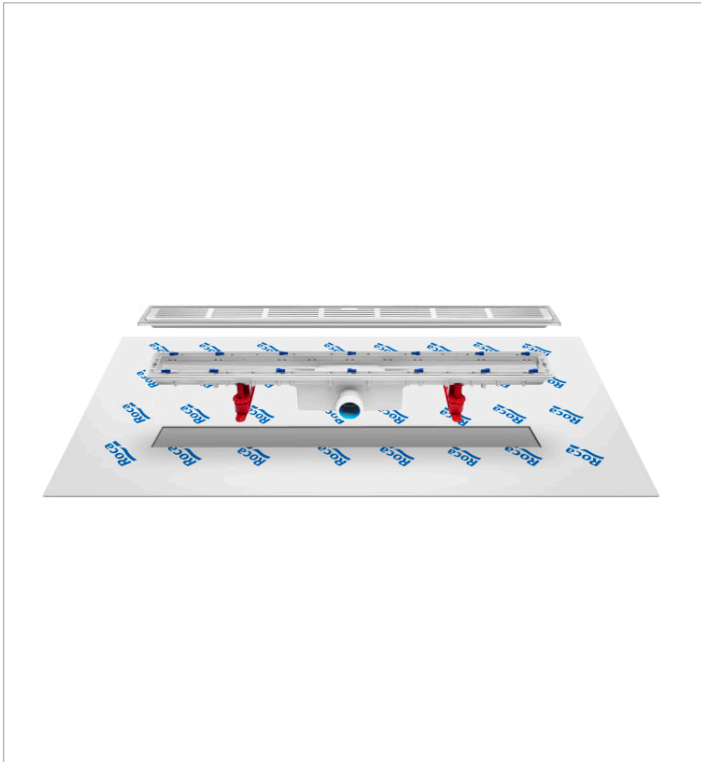

IN-DRAIN

In-Drain Channel - Drainage kit with pre-mounted geotextile fabric

TECHNICAL DRAWINGS

A	B
990	950
890	850
790	750
690	650

FEATURES

Drainage kit with pre-mounted geotextile fabric for installation in built-in showers. Plain drainage plate or grid not included.

Geotextile fabric included

Recommended for public spaces

Accessible product

BOUGHT TOGETHER FREQUENTLY

Plate X1 - Plain drainage  
plate adaptable to In-Drain  
Channel

276095000

Plate X2 - Drainage grid  
adaptable to In-Drain  
Channel

## In-Drain

An innovative solution for integrated showers. A new concept that empowers accessibility and functionality. In-Drain adapts to any style, preserving the elegant essence of its shapes and offering versatile proposals.