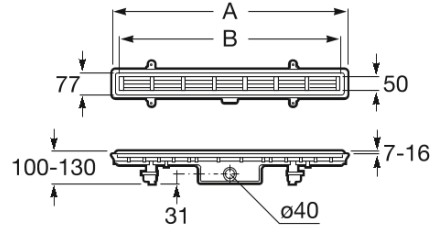

IN-DRAIN

In-Drain Channel - Drainage kit with pre-mounted geotextile fabric

TECHNICAL DRAWINGS

A	B
990	950
890	850
790	750
690	650

FEATURES

Drainage kit with pre-mounted geotextile fabric for installation in built-in showers. Plain drainage plate or grid not included.

Geotextile fabric included

Recommended for public spaces

Accessible product

BOUGHT TOGETHER FREQUENTLY

Plate X1 - Plain drainage
plate adaptable to In-Drain
Channel

276095000

Plate X2 - Drainage grid
adaptable to In-Drain
Channel