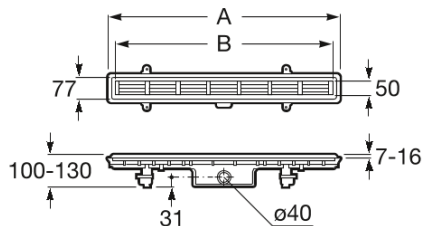

IN-DRAIN

Plate X1 - Plain drainage plate adaptable to In-Drain Channel

TECHNICAL DRAWINGS

FEATURES

Plain drainage plate adaptable to In-Drain Channel.

A	B
990	950
890	850
790	750
690	650

BOUGHT TOGETHER FREQUENTLY