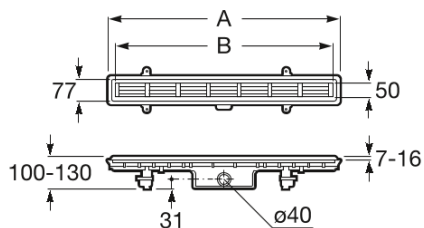

IN-DRAIN

Plate X1 - Plain drainage plate adaptable to In-Drain Channel

FEATURES

Plain drainage plate adaptable to In-Drain Channel.

TECHNICAL DRAWINGS

A	B
990	950
890	850
790	750
690	650

BOUGHT TOGETHER FREQUENTLY