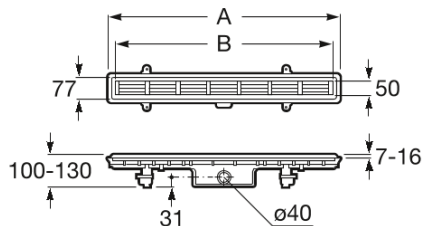

IN-DRAIN

Plate X1 - Plain drainage plate adaptable to In-Drain Channel

FEATURES

Plain drainage plate adaptable to In-Drain Channel.

TECHNICAL DRAWINGS

A	B
990	950
890	850
790	750
690	650

BOUGHT TOGETHER FREQUENTLY