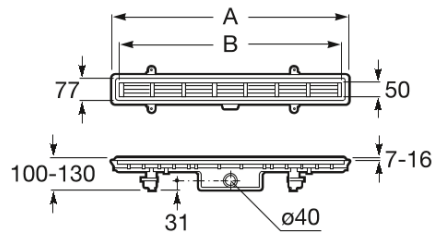

IN-DRAIN

In-Drain X3 - Drainage kit with support for ceramic plate (not included) and pre-mounted geotextile fabric

TECHNICAL DRAWINGS

A	B
990	950
890	850
790	750
690	650

FEATURES

Drainage kit with support for ceramic plate (not included) and pre-mounted geotextile fabric for installation in built-in showers. Includes plate for ceramics without metal profiles.