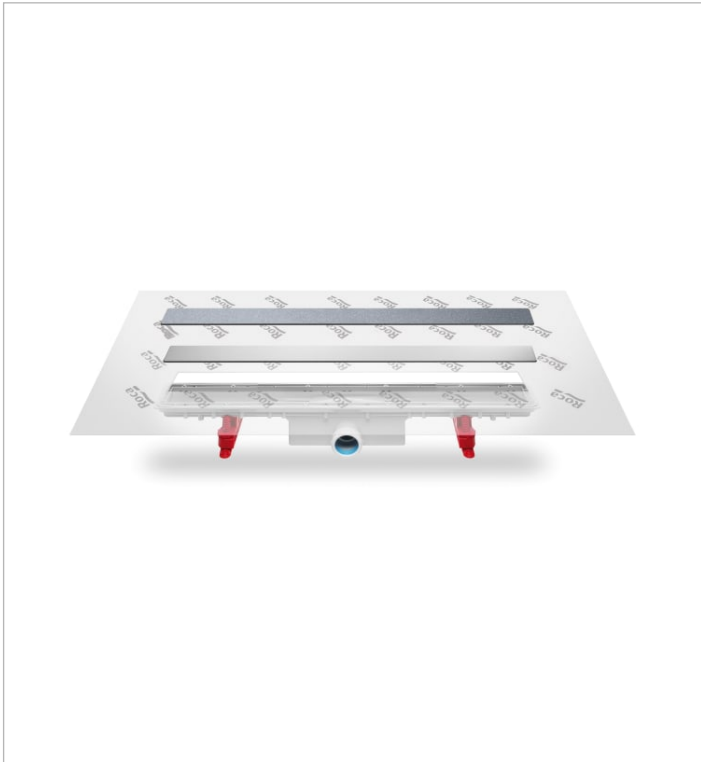

IN-DRAIN

In-Drain X3 - Drainage kit with support for ceramic plate (not included) and pre-mounted geotextile fabric

TECHNICAL DRAWINGS

A	B
990	950
890	850
790	750
690	650

FEATURES

Drainage kit with support for ceramic plate (not included) and pre-mounted geotextile fabric for installation in built-in showers. Includes plate for ceramics without metal profiles.

Geotextile fabric included

Recommended for public spaces

Accessible product

In-Drain

An innovative solution for integrated showers. A new concept that empowers accessibility and functionality. In-Drain adapts to any style, preserving the elegant essence of its shapes and offering versatile proposals.