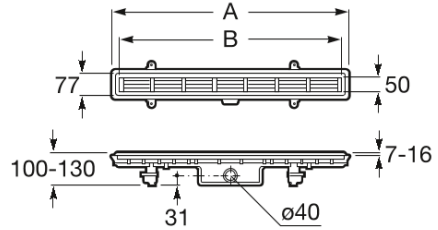

IN-DRAIN

In-Drain X3 - Drainage kit with support for ceramic plate (not included) and pre-mounted geotextile fabric

TECHNICAL DRAWINGS

A	B
990	950
890	850
790	750
690	650

FEATURES

Drainage kit with support for ceramic plate (not included) and pre-mounted geotextile fabric for installation in built-in showers. Includes plate for ceramics without metal profiles.