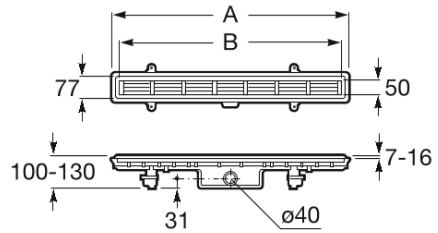

IN-DRAIN

In-Drain X3 - Drainage kit with support for ceramic plate (not included) and pre-mounted geotextile fabric

TECHNICAL DRAWINGS

A	B
990	950
890	850
790	750
690	650

FEATURES

Drainage kit with support for ceramic plate (not included) and pre-mounted geotextile fabric for installation in built-in showers. Includes plate for ceramics without metal profiles.