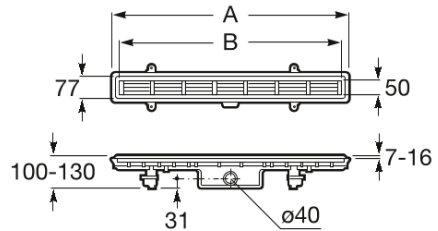

**IN-DRAIN**

In-Drain X3 - Drainage kit with support for ceramic plate (not included) and pre-mounted geotextile fabric

**TECHNICAL DRAWINGS**

A	B
990	950
890	850
790	750
690	650

**FEATURES**

Drainage kit with support for ceramic plate (not included) and pre-mounted geotextile fabric for installation in built-in showers. Includes plate for ceramics without metal profiles.