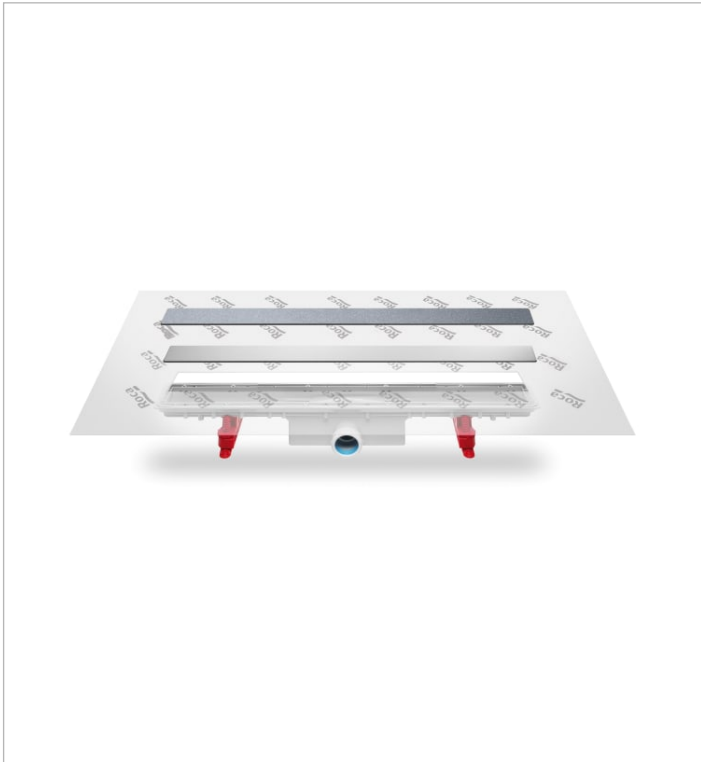

**IN-DRAIN**

In-Drain X3 - Drainage kit with support for ceramic plate (not included) and pre-mounted geotextile fabric

**TECHNICAL DRAWINGS**

A	B
990	950
890	850
790	750
690	650

**FEATURES**

Drainage kit with support for ceramic plate (not included) and pre-mounted geotextile fabric for installation in built-in showers. Includes plate for ceramics without metal profiles.

Geotextile fabric included

Recommended for public spaces

Accessible product

## In-Drain

An innovative solution for integrated showers. A new concept that empowers accessibility and functionality. In-Drain adapts to any style, preserving the elegant essence of its shapes and offering versatile proposals.