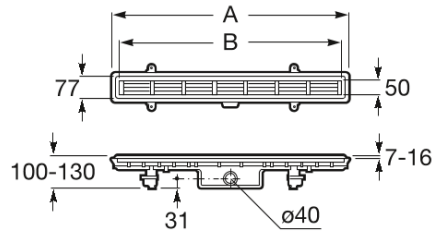

**IN-DRAIN**

In-Drain X3 - Drainage kit with support for ceramic plate (not included) and pre-mounted geotextile fabric

**TECHNICAL DRAWINGS**

A	B
990	950
890	850
790	750
690	650

**FEATURES**

Drainage kit with support for ceramic plate (not included) and pre-mounted geotextile fabric for installation in built-in showers. Includes plate for ceramics without metal profiles.