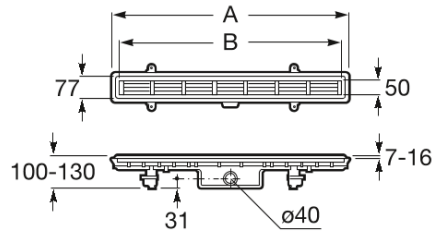

IN-DRAIN

In-Drain X3 - Drainage kit with support for ceramic plate (not included) and pre-mounted geotextile fabric

TECHNICAL DRAWINGS

A	B
990	950
890	850
790	750
690	650

FEATURES

Drainage kit with support for ceramic plate (not included) and pre-mounted geotextile fabric for installation in built-in showers. Includes plate for ceramics without metal profiles.