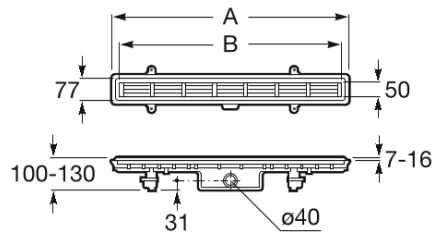

IN-DRAIN

In-Drain X3 - Drainage kit with support for ceramic plate (not included) and pre-mounted geotextile fabric

TECHNICAL DRAWINGS

A	B
990	950
890	850
790	750
690	650

FEATURES

Drainage kit with support for ceramic plate (not included) and pre-mounted geotextile fabric for installation in built-in showers. Includes plate for ceramics without metal profiles.