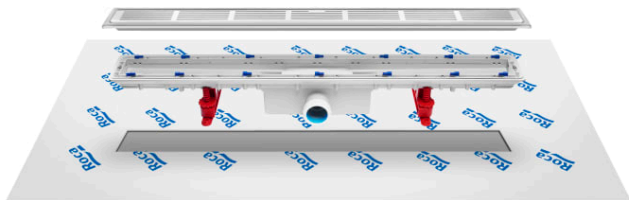

IN-DRAIN**In-Drain Channel - Drainage kit with pre-mounted geotextile fabric****FEATURES**

Drainage kit with pre-mounted geotextile fabric for installation in built-in showers. Plain drainage plate or grid not included.

Geotextile fabric included

Recommended for public spaces

Accessible product

BOUGHT TOGETHER FREQUENTLY

Plate X1 - Plain drainage
plate adaptable to In-Drain
Channel

276155000

In-Drain

An innovative solution for integrated showers. A new concept that empowers accessibility and functionality. In-Drain adapts to any style, preserving the elegant essence of its shapes and offering versatile proposals.