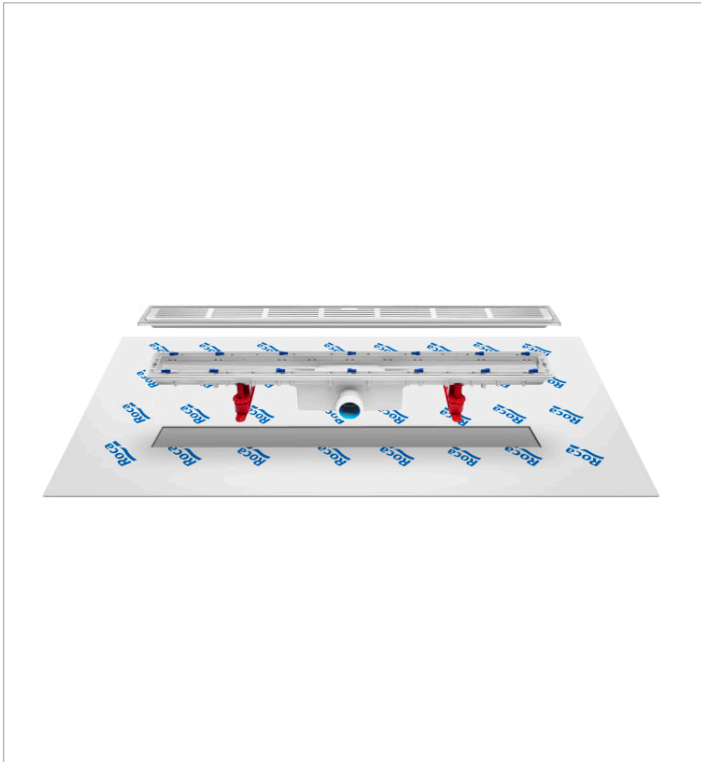

IN-DRAIN**In-Drain Channel - Drainage kit with pre-mounted geotextile fabric****FEATURES**

Drainage kit with pre-mounted geotextile fabric for installation in built-in showers. Plain drainage plate or grid not included.

Geotextile fabric included

Recommended for public spaces

Accessible product

BOUGHT TOGETHER FREQUENTLY

Plate X1 - Plain drainage
plate adaptable to In-Drain
Channel

276155000

In-Drain

An innovative solution for integrated showers. A new concept that empowers accessibility and functionality. In-Drain adapts to any style, preserving the elegant essence of its shapes and offering versatile proposals.