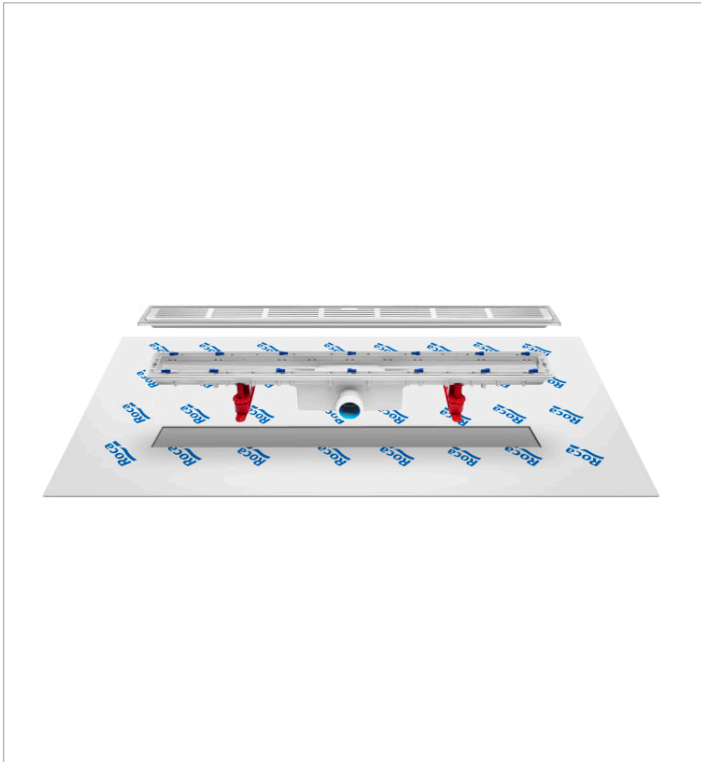

**IN-DRAIN****In-Drain Channel - Drainage kit with pre-mounted geotextile fabric****FEATURES**

Drainage kit with pre-mounted geotextile fabric for installation in built-in showers. Plain drainage plate or grid not included.

Geotextile fabric included

Recommended for public spaces

Accessible product

BOUGHT TOGETHER FREQUENTLY

Plate X1 - Plain drainage  
plate adaptable to In-Drain  
Channel

276155000

## In-Drain

An innovative solution for integrated showers. A new concept that empowers accessibility and functionality. In-Drain adapts to any style, preserving the elegant essence of its shapes and offering versatile proposals.