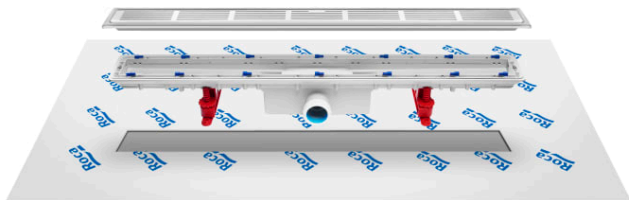

**IN-DRAIN****In-Drain Channel - Drainage kit with pre-mounted geotextile fabric****FEATURES**

Drainage kit with pre-mounted geotextile fabric for installation in built-in showers. Plain drainage plate or grid not included.

Geotextile fabric included

Recommended for public spaces

Accessible product

BOUGHT TOGETHER FREQUENTLY

Plate X1 - Plain drainage  
plate adaptable to In-Drain  
Channel

276155000

## In-Drain

An innovative solution for integrated showers. A new concept that empowers accessibility and functionality. In-Drain adapts to any style, preserving the elegant essence of its shapes and offering versatile proposals.