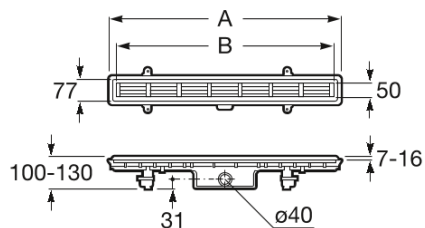

IN-DRAIN

Plate X1 - Plain drainage plate adaptable to In-Drain Channel

TECHNICAL DRAWINGS

FEATURES

Plain drainage plate adaptable to In-Drain Channel.

A	B
990	950
890	850
790	750
690	650

BOUGHT TOGETHER FREQUENTLY