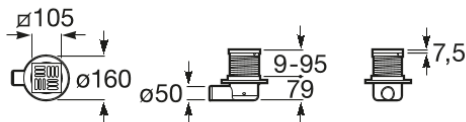

IN-DRAIN

IN-DRAIN BASIC SQ - Drain kit with cover plate

TECHNICAL DRAWINGS

FEATURES

Waste plate included

In-Drain

An innovative solution for integrated showers. A new concept that empowers accessibility and functionality. In-Drain adapts to any style, preserving the elegant essence of its shapes and offering versatile proposals.