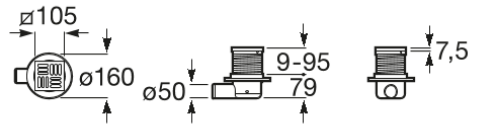

IN-DRAIN

IN-DRAIN BASIC SQ - Drain kit with cover plate

TECHNICAL DRAWINGS

FEATURES

Waste plate included

In-Drain

An innovative solution for integrated showers. A new concept that empowers accessibility and functionality. In-Drain adapts to any style, preserving the elegant essence of its shapes and offering versatile proposals.