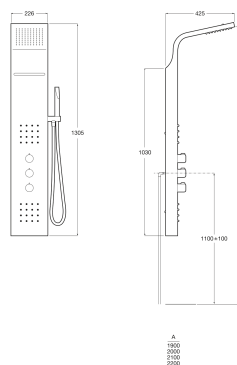

EVOLUTION

Hydromassage thermostatic column

TECHNICAL DRAWINGS

FEATURES

- Constant massage
- Diverter number of ways: 2
- Faucet: Included
- Finish: Stainless steel
- Handshower: Included
- Hydromassage
- Hydromassage jets functions: Lumbar, Neck
- Installation type: Wall-mounted
- Minimum water pressure required (bar): 2
- Mixer type: Thermostatic
- Number of jets: 2
- Number of water outlets: 5
- Shower flexible hose included
- Shower head shape: Rectangular
- Suitable for: Shower
- Type of hydromassage: Relaxing, Stimulating
- Waterfall

Handshower functions

Handshower functions: Rain

Shower head functions

Shower head functions: Rain

Evolution

Stainless steel hydromassage column with contemporary lines which perfectly adapts to any bathroom space and style. This thermostatic column includes a waterfall and two hydromassage jets to give an enjoyable and relaxing shower experience.