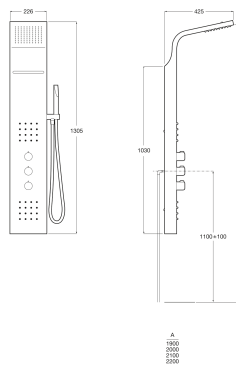

**EVOLUTION**

**Hydromassage thermostatic column**

**TECHNICAL DRAWINGS**

**FEATURES**

- Constant massage
- Diverter number of ways: 2
- Faucet: Included
- Finish: Stainless steel
- Handshower: Included
- Hydromassage
- Hydromassage jets functions: Lumbar, Neck
- Installation type: Wall-mounted
- Minimum water pressure required (bar): 2
- Mixer type: Thermostatic
- Number of jets: 2
- Number of water outlets: 5
- Shower flexible hose included
- Shower head shape: Rectangular
- Suitable for: Shower
- Type of hydromassage: Relaxing, Stimulating
- Waterfall