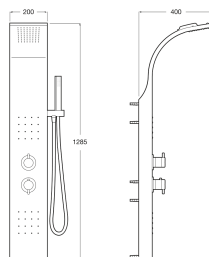

**ESSENTIAL**

**Hydromassage thermostatic column**

**TECHNICAL DRAWINGS**

**FEATURES**

Constant massage

Diverter number of ways: 3

Faucet: Included

Finish: Matt stainless steel

Handshower: Included

Hydromassage

Hydromassage jets functions: Lumbar, Neck

Installation type: Wall-mounted

Minimum water pressure required (bar): 2

Mixer type: Thermostatic

Number of jets: 2

Number of water outlets: 4