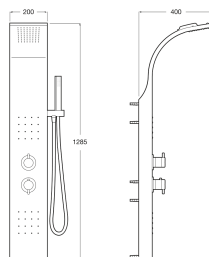

ESSENTIAL

Hydromassage thermostatic column

TECHNICAL DRAWINGS

FEATURES

Constant massage

Diverter number of ways: 3

Faucet: Included

Finish: Matt stainless steel

Handshower: Included

Hydromassage

Hydromassage jets functions: Lumbar, Neck

Installation type: Wall-mounted

Minimum water pressure required (bar): 2

Mixer type: Thermostatic

Number of jets: 2

Number of water outlets: 4