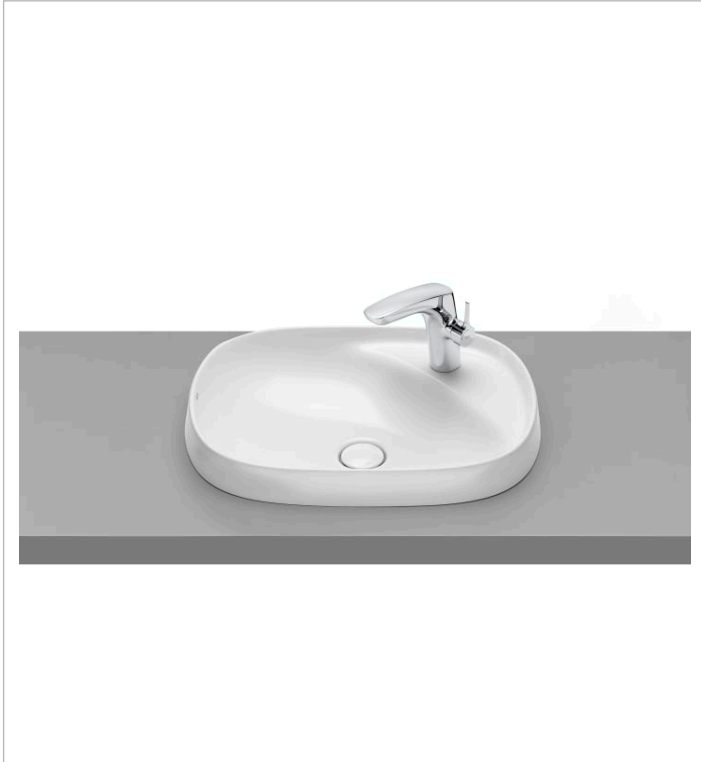

**BEYOND**

**In countertop Fineceramic® basin**

**DIMENSIONS**

Length 585 mm  
 Width 450 mm  
 Height 120 mm

**COLOURS AND FINISHES**

**TECHNICAL DRAWINGS**

**FEATURES**

In countertop Fineceramic® basin. Faucet not included. Includes universal drain and Ø 72 mm ceramic plug.

Bowl depth (mm): 120

Bowl length (mm): 560

Bowl position: Central

Bowl width (mm): 430

Fixing kit: Not included

Installation type: Drop-in / Countertop

Integrated shelf

Material: FINECERAMIC®

Plug and Waste: Included

Shape: Soft

Shelf position: Right

Taphole configuration: 1 Taphole on the right side

Trap: Not included

Washbasin capacity (l): 8.4

Waste: Included

Weight (kg): 7.5