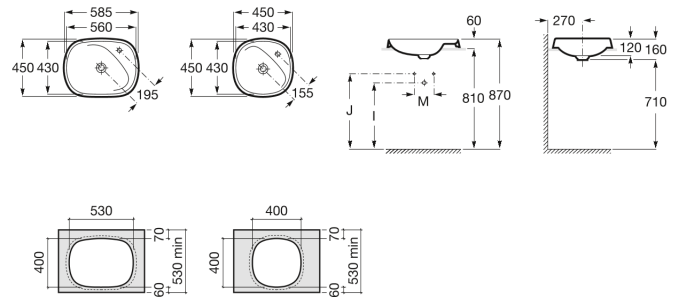

**BEYOND**

**In countertop Fineceramic® basin**

**DIMENSIONS**

Length 585 mm  
 Width 450 mm  
 Height 120 mm

**COLOURS AND FINISHES**

**TECHNICAL DRAWINGS**

**FEATURES**

In countertop Fineceramic® basin. Faucet not included. Includes universal drain and Ø 72 mm ceramic plug.

Bowl depth (mm): 120

Bowl length (mm): 560

Bowl position: Central

Bowl width (mm): 430

Fixing kit: Not included

Installation type: Drop-in / Countertop

Integrated shelf

Material: FINECERAMIC®

Plug and Waste: Included

Shape: Soft

Shelf position: Right

Taphole configuration: 1 Taphole on the right side

Trap: Not included

Washbasin capacity (l): 8.4

Waste: Included

Weight (kg): 7.5