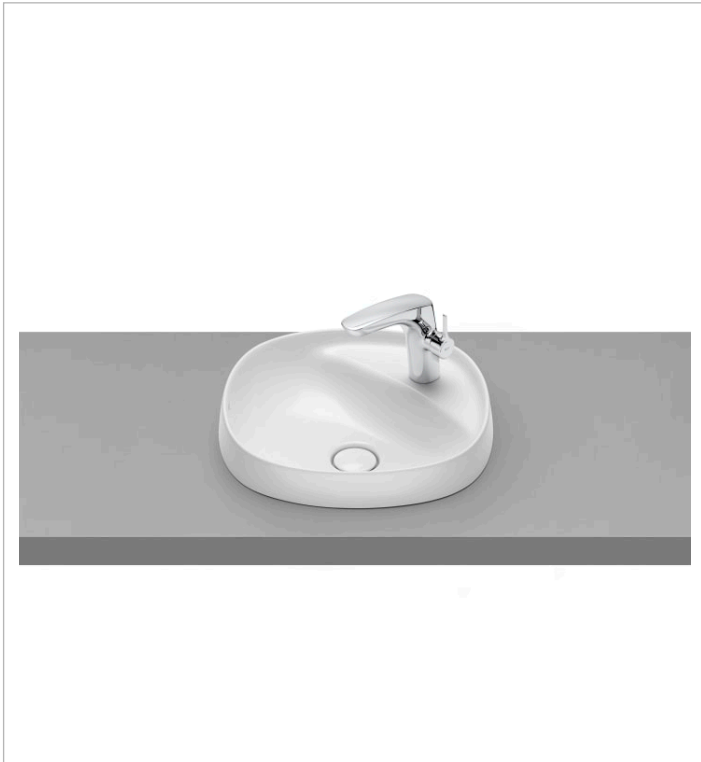

BEYOND

In countertop Fineceramic® basin

DIMENSIONS

Length 450 mm
 Width 450 mm
 Height 120 mm

COLOURS AND FINISHES

00 White

TECHNICAL DRAWINGS

Trap	K	J	M
Totem	530	610	150
Minimal			
Bottle	610	640	

FEATURES

In countertop Fineceramic® basin. Faucet not included. Includes universal drain and Ø 72 mm ceramic plug.

Bowl depth (mm): 120

Bowl length (mm): 430

Bowl position: Central

Bowl width (mm): 430

Fixing kit: Not included

Installation type: Drop-in / Countertop

Integrated shelf

Material: FINECERAMIC®

Plug and Waste: Included

Shape: Soft

Shelf position: Right

Taphole configuration: 1 Taphole on the right side

Trap: Not included

Washbasin capacity (l): 6.5

Waste: Included

Weight (kg): 6.5

Without overflow

Beyond

The interplay of volumes defines one of Roca's most exclusive collections, for those who wish to take a step further in the search for innovation and design.