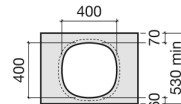

BEYOND

In countertop Fineceramic® basin

DIMENSIONS

Length 450 mm
 Width 450 mm
 Height 120 mm

COLOURS AND FINISHES

00 White

TECHNICAL DRAWINGS

Trap	K	J	M
Totem	530	610	150
Minimal			
Bottle	610	640	

FEATURES

In countertop Fineceramic® basin. Faucet not included. Includes universal drain and Ø 72 mm ceramic plug.

Bowl depth (mm): 120

Bowl length (mm): 430

Bowl position: Central

Bowl width (mm): 430

Fixing kit: Not included

Installation type: Drop-in / Countertop

Integrated shelf

Material: FINECERAMIC®

Plug and Waste: Included

Shape: Soft

Shelf position: Right

Taphole configuration: 1 Taphole on the right side

Trap: Not included

Washbasin capacity (l): 6.5

Waste: Included

Weight (kg): 6.5

Without overflow

Beyond

The interplay of volumes defines one of Roca's most exclusive collections, for those who wish to take a step further in the search for innovation and design.