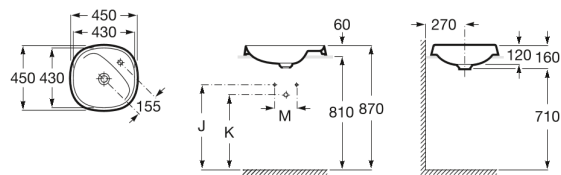

BEYOND

In countertop Fineceramic® basin

DIMENSIONS

Length 450 mm
 Width 450 mm
 Height 120 mm

COLOURS AND FINISHES

00 White

TECHNICAL DRAWINGS

Trap	K	J	M
Totem	530	610	150
Minimal			
Bottle	610	640	

FEATURES

In countertop Fineceramic® basin. Faucet not included. Includes universal drain and Ø 72 mm ceramic plug.

Bowl depth (mm): 120

Bowl length (mm): 430

Bowl position: Central

Bowl width (mm): 430

Fixing kit: Not included

Installation type: Drop-in / Countertop

Integrated shelf

Material: FINECERAMIC®

Plug and Waste: Included

Shape: Soft

Shelf position: Right

Taphole configuration: 1 Taphole on the right side

Trap: Not included

Washbasin capacity (l): 6.5

Waste: Included

Weight (kg): 6.5

Without overflow

Beyond

The interplay of volumes defines one of Roca's most exclusive collections, for those who wish to take a step further in the search for innovation and design.