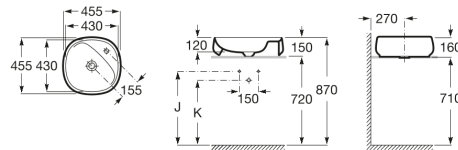

BEYOND

Over countertop Fineceramic® basin

DIMENSIONS

Length 455 mm
 Width 455 mm
 Height 160 mm

COLOURS AND FINISHES

TECHNICAL DRAWINGS

Trap	K	J
Totem	530	610
Minimal	610	640

FEATURES

Over countertop Fineceramic® basin with fixing kit. Faucet not included. Includes universal drain and Ø 72 mm ceramic plug.

Bowl depth (mm): 120

Bowl length (mm): 430

Bowl position: Central

Bowl width (mm): 430

Fixing kit: Not included

Installation type: Bowl / Overcountertop

Integrated shelf

Material: FINECERAMIC®

Plug and Waste: Included

Shape: Soft

Shelf position: Right

Taphole configuration: 1 Taphole on the right side

Trap: Not included

Washbasin capacity (l): 6.8

Waste: Included

Weight (kg): 10

Without overflow

Beyond

The interplay of volumes defines one of Roca's most exclusive collections, for those who wish to take a step further in the search for innovation and design.