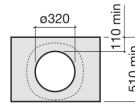

BEYOND

Over countertop Fineceramic® basin

DIMENSIONS

Length 455 mm
 Width 455 mm
 Height 160 mm

COLOURS AND FINISHES

TECHNICAL DRAWINGS

Trap	K	J
Totem	530	610
Minimal	610	640

FEATURES

Over countertop Fineceramic® basin with fixing kit. Faucet not included. Includes universal drain and Ø 72 mm ceramic plug.

Bowl depth (mm): 120

Bowl length (mm): 430

Bowl position: Central

Bowl width (mm): 430

Trap: Not included

Washbasin capacity (l): 6.8

Waste: Included

Weight (kg): 10

Without overflow

Beyond

The interplay of volumes defines one of Roca's most exclusive collections, for those who wish to take a step further in the search for innovation and design.