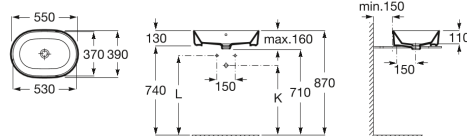

THE GAP

Round - Over countertop basin

DIMENSIONS

Length 550 mm
 Width 390 mm
 Height 130 mm

COLOURS AND FINISHES

00 White

TECHNICAL DRAWINGS

Trap	K	L
Totem	530	610
Minimal	610	640
Bottle	610	640

FEATURES

Over countertop ceramic basin. Faucet not included.

Bowl depth (mm): 110

Bowl length (mm): 530

Bowl position: Central

Bowl width (mm): 370

Installation type: Bowl / Overcountertop

Material: Vitreous china

Shape: Round

Taphole configuration: No tapholes

Trap: Not included

Waste: Not included

BOUGHT TOGETHER FREQUENTLY

Click-clack universal waste
for basin/bidet. 1 1/4". Ø
65 mm ceramic plug

5054015..

The Gap