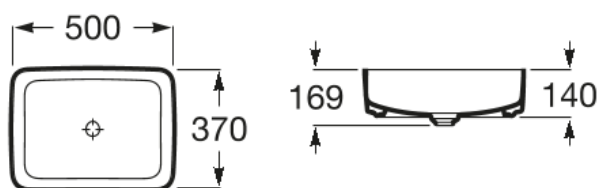

**INSPIRA**

**Square - Over countertop Fineceramic® basin**

**DIMENSIONS**

Length	500 mm
Width	370 mm
Height	140 mm

**COLOURS AND FINISHES**

00 White

**TECHNICAL DRAWINGS**

**FEATURES**

Over countertop Fineceramic® basin. Faucet not included. Includes universal drain with Ø 72 mm fixed open ceramic plug.

Bowl position: Central

Installation type: Bowl / Overcountertop

Material: FINECERAMIC ®

Shape: Square

Taphole configuration: No tapholes

Trap: Not included

Washbasin capacity (l): 19.5

Waste: Included

Weight (kg): 7.7

Without overflow