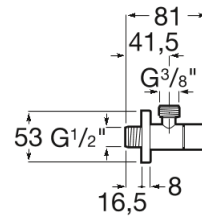

AQUA

Square - Stop valve (ceramic valve). 1/2" - 3/8"

TECHNICAL DRAWINGS

FEATURES

Stop valve (ceramic valve). 1/2" - 3/8".

Application place: Kitchen sink, Laundry sink, Shower, Toilet

Installation type: Wall-mounted

Water connection thread: 1/2", 3/8"

Aqua

This collection is a design proposal that blends into the bathroom space, where a great deal of thought has been given to the principles of saving, sustainability and integration in the technological conception of each item.