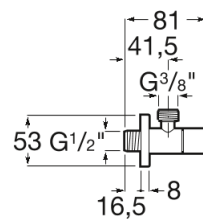

AQUA

Square - Stop valve (ceramic valve). 1/2" - 3/8"

TECHNICAL DRAWINGS

FEATURES

Stop valve (ceramic valve). 1/2" - 3/8".

Application place: Kitchen sink, Laundry sink, Shower, Toilet

Installation type: Wall-mounted

Water connection thread: 1/2", 3/8"

Aqua

This collection is a design proposal that blends into the bathroom space, where a great deal of thought has been given to the principles of saving, sustainability and integration in the technological conception of each item.