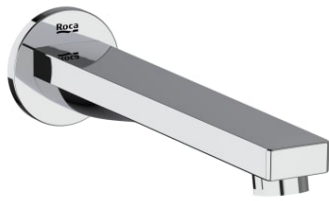

SQUARE - Wall bath spout 1/2"

TECHNICAL DRAWINGS

FEATURES

Application place: Bathtub

Finish: Chrome

Number of water outlets: 1

Evershine