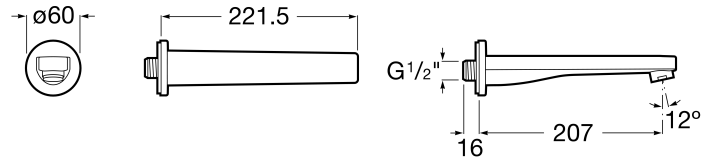

SQUARE - Wall bath spout 1/2"

TECHNICAL DRAWINGS

FEATURES

Application place: Bathtub

Finish: Chrome

Number of water outlets: 1

Evershine