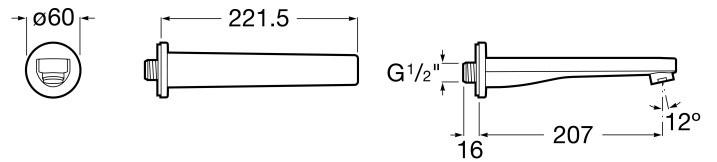

SQUARE - Wall bath spout 1/2"

TECHNICAL DRAWINGS

FEATURES

Application place: Bathtub

Number of water outlets: 1

Evershine