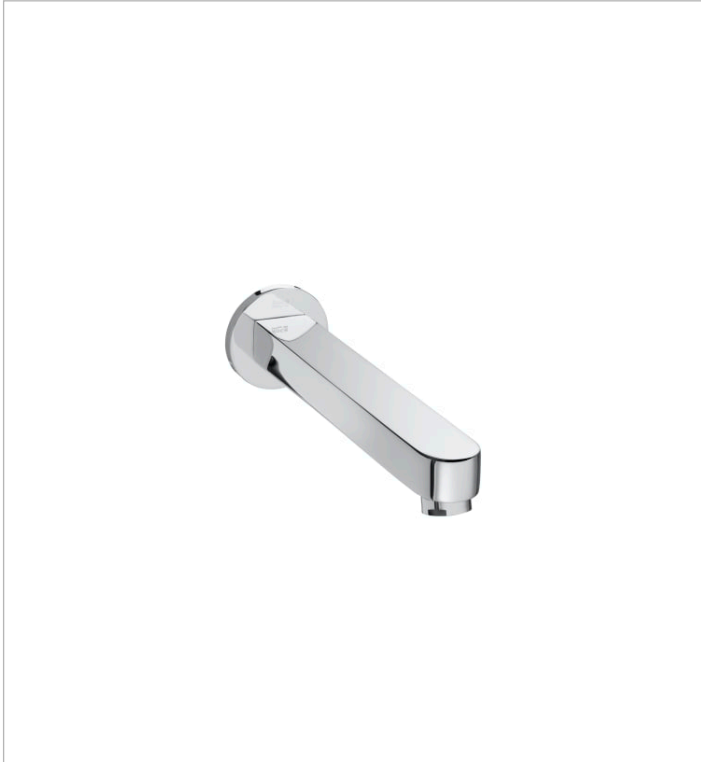

AQUA

Round - Wall bath spout

TECHNICAL DRAWINGS

FEATURES

Wall bath spout.

Application place: Bathtub

Number of water outlets: 1

Aqua