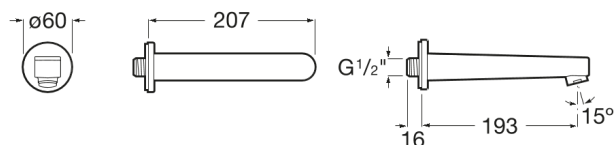

AQUA

Round - Wall bath spout

TECHNICAL DRAWINGS

FEATURES

Wall bath spout.

Application place: Bathtub

Finish: Chrome

Number of water outlets: 1