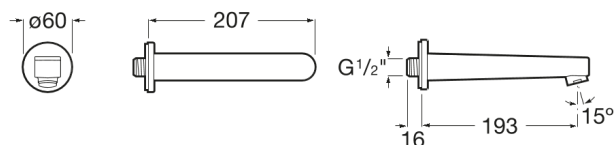

AQUA

Round - Wall bath spout

TECHNICAL DRAWINGS

FEATURES

Wall bath spout.

Application place: Bathtub

Number of water outlets: 1

Aqua