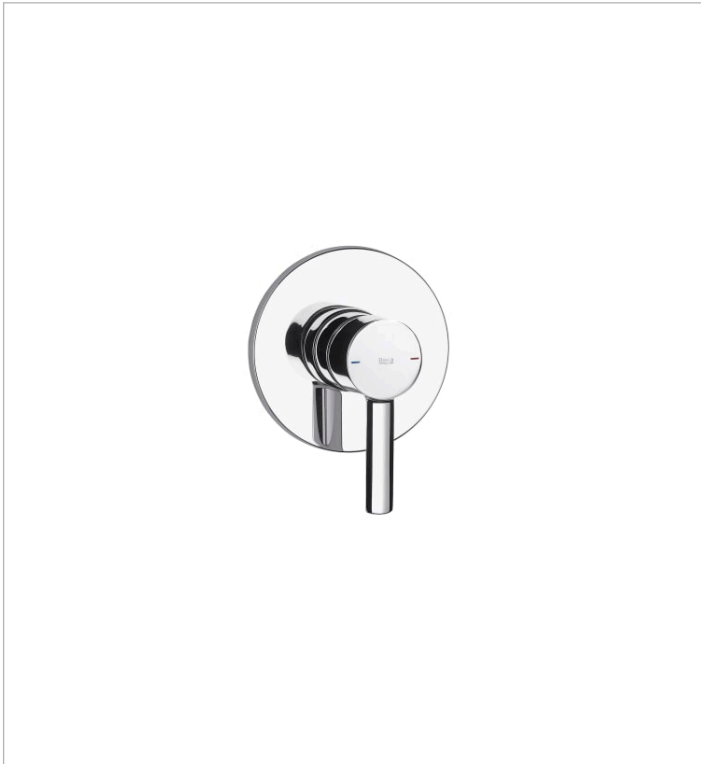

TARGA**Shower decor set (handle + plate for built-in shower mixer)****FEATURES**

Application place: Shower

Faucet type: Single-lever

Finish: Chrome

Installation type: Built-in

Evershine

SoftTurn

Targa

A proposal that can bring an air of freshness and originality to every corner. Slim and curvaceous, this series' singularity is seductive and its valiant functionality is ever so convincing.

INSTALLATION AND USER MANUALS