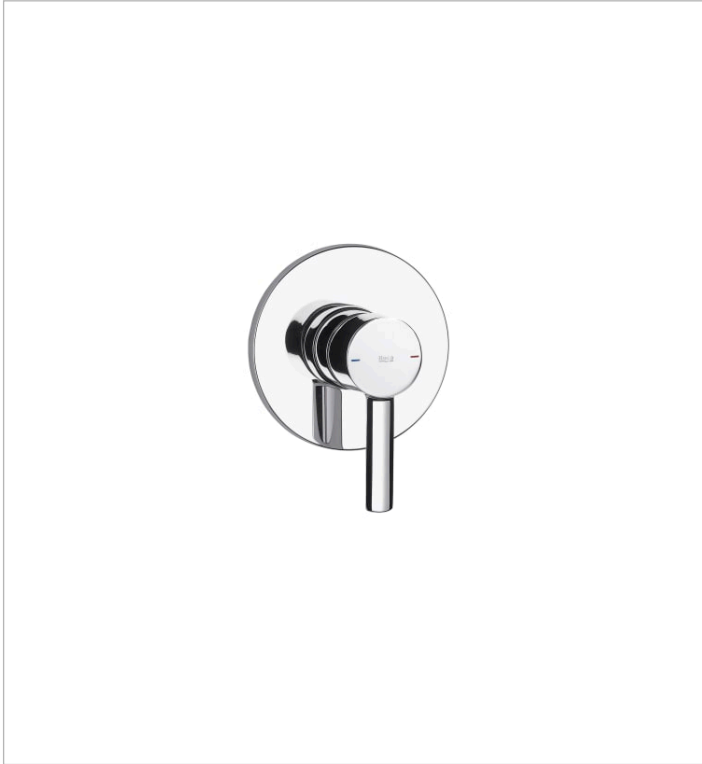

TARGA

Shower decor set (handle + plate for built-in shower mixer)

FEATURES

Application place: Shower

Faucet type: Single-lever

Installation type: Built-in

Evershine

SoftTurn

Targa

A proposal that can bring an air of freshness and originality to every corner. Slim and curvaceous, this series' singularity is seductive and its valiant functionality is ever so convincing.

INSTALLATION AND USER MANUALS