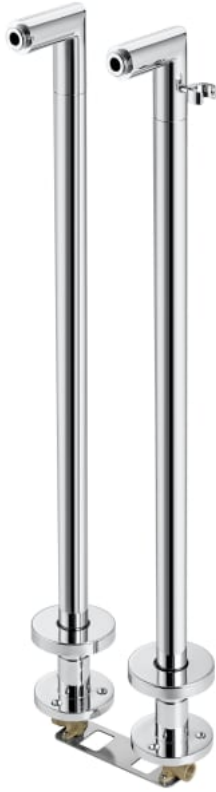

### FEATURES

BOUGHT TOGETHER FREQUENTLY

Wall-mounted bath-shower mixer with automatic diverter

5A0298C00

Wall-mounted bath-shower mixer

5A0296C00

Wall-mounted bath-shower mixer

5A023BC00

Wall-mounted thermostatic bath-shower mixer, with diverter-flow regulator

5A1118C00