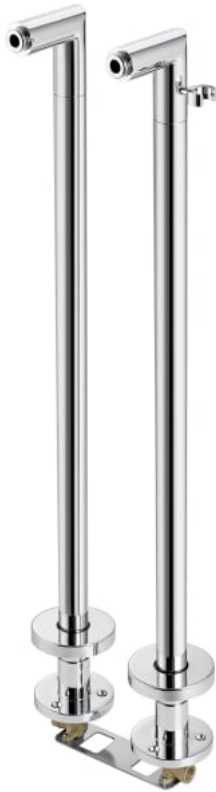

### FEATURES

BOUGHT TOGETHER FREQUENTLY

Wall-mounted bath-shower mixer with automatic diverter

5A0298C00

Wall-mounted bath-shower mixer

5A0296C00

Wall-mounted bath-shower mixer

5A023BC00

Wall-mounted thermostatic bath-shower mixer, with diverter-flow regulator

5A1118C00