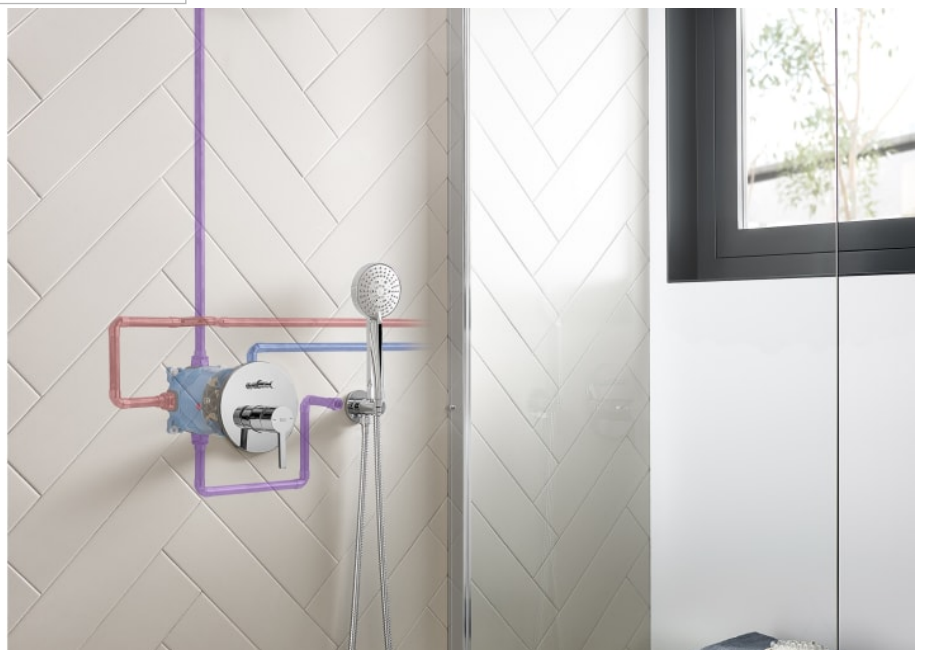

ROCABOX

Universal RocaBox for built-in installations.

TECHNICAL DRAWINGS

FEATURES

Universal RocaBox for built-in installations. To be completed with thermostatic mixer or built-in single-lever bath or shower mixer. Built-in mixer not included.

5A2C3A..0

**no-product-pictures**

1/2" built-in bath-shower mixer with automatic diverter. To be completed with RocaBox A525869403

5A0B50C00

## RocaBox

A universal shower valve housing unit which is compatible with a variety of manual or thermostatic built-in mixers. Easy to install, compact in size and suitable for installation in stud or solid walls, RocaBox is the perfect solution for areas with limited space.