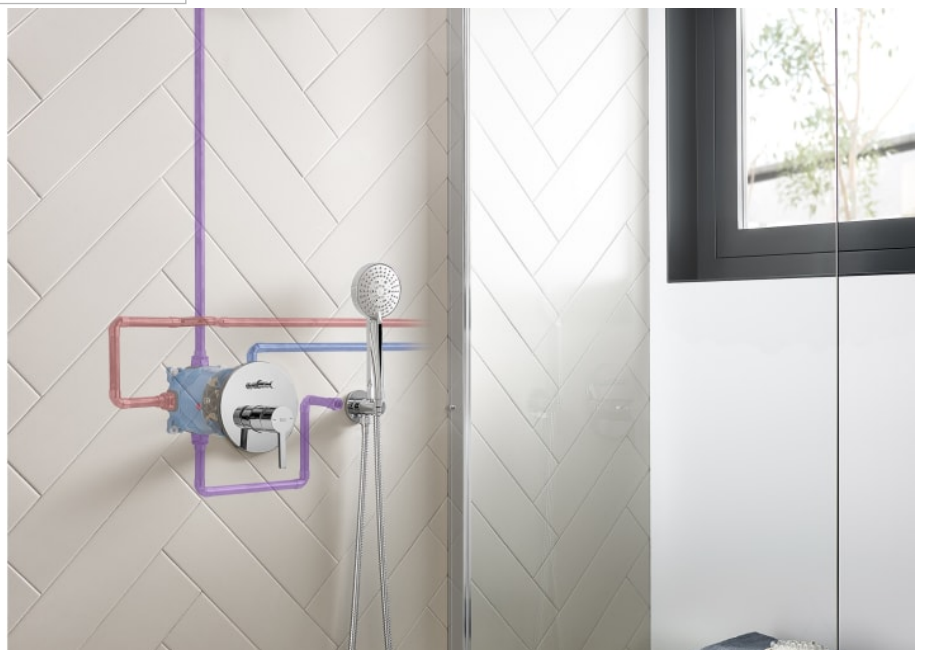

INSTALLATION AND USER MANUALS

↓ [Installation Handbook](#)

↓ [Installation Handbook](#)