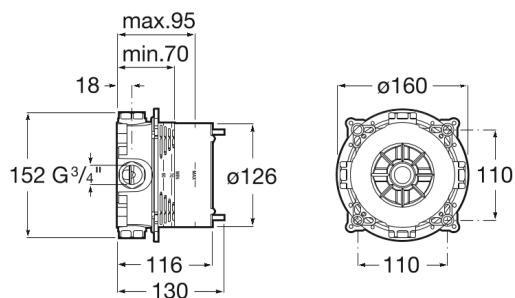

ROCABOX

Universal RocaBox for built-in installations.

TECHNICAL DRAWINGS

FEATURES

Universal RocaBox for built-in installations. To be completed with thermostatic mixer or built-in single-lever bath or shower mixer. Built-in mixer not included.

Application place: Bathtub, Shower

Installation type: Built-in

BOUGHT TOGETHER FREQUENTLY

Built-in shower mixer (1 way). To be completed with RocaBox A525869403

5A2B5F..0

Built-in bath-shower mixer (2 ways) with automatic diverter. To be completed with RocaBox A525869403