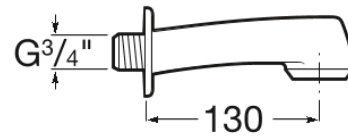

WALL

Wall spout 130 mm with flow deflector

TECHNICAL DRAWINGS

**FEATURES**

Application place: Bathtub

Installation type: Wall-mounted

Water connection thread: 3/4"

Wall