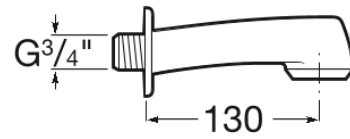

WALL

Wall spout 130 mm with flow deflector

TECHNICAL DRAWINGS

**FEATURES**

Application place: Bathtub

Installation type: Wall-mounted

Water connection thread: 3/4"

Wall