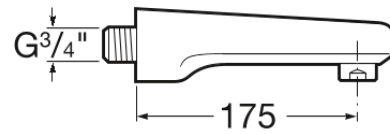

WALL

**Wall spout 175 mm with aerator**

TECHNICAL DRAWINGS

**FEATURES**

Aerator type: Integrated aerator

Application place: Bathtub

Installation type: Wall-mounted

Water connection thread: 3/4"