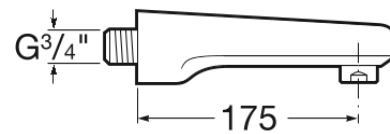

WALL

**Wall spout 175 mm with aerator**

TECHNICAL DRAWINGS

**FEATURES**

Aerator type: Integrated aerator

Application place: Bathtub

Installation type: Wall-mounted

Water connection thread: 3/4"