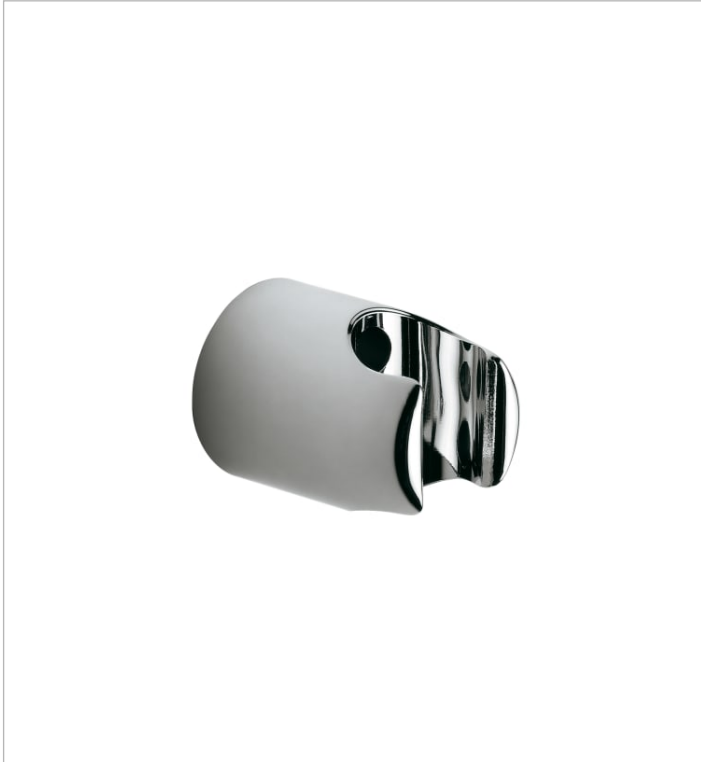

WALL

Fixed bracket for hand-shower

FEATURES

Fixed bracket for hand-shower.

Wall

Stylised, slim-line and avant-garde forms imbue the bathroom with a touch of distinction and class. This collection is the design response for urban and cosmopolitan interiors through slender and refined strokes.