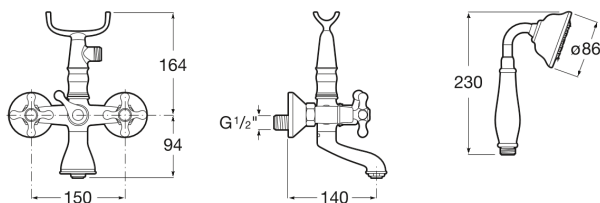

CARMEN

Wall-mounted twin-lever bath-shower mixer with manual diverter

TECHNICAL DRAWINGS

FEATURES

Wall-mounted twin-lever bath-shower mixer with manual diverter, hand-shower, 1.50 m metal flexible hose and hand-shower wall bracket.

Application place: Bathtub, Shower

Faucet type: Twin-lever

Installation type: Wall-mounted

BOUGHT TOGETHER FREQUENTLY

Floorstanding columns

525866800

Carmen

Carmen is a tribute to one of Roca's most iconic basins of the 1940s, which comes back with a clear vintage character to become a vitreous china and furniture collection with the latest innovations in the design of bathroom spaces.