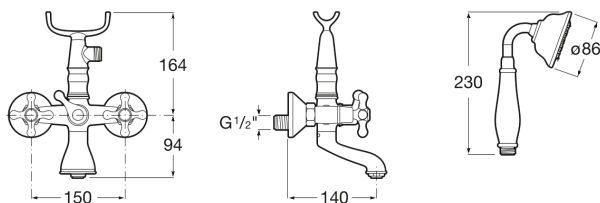

CARMEN

Wall-mounted twin-lever bath-shower mixer with manual diverter

TECHNICAL DRAWINGS

FEATURES

Wall-mounted twin-lever bath-shower mixer with manual diverter, hand-shower, 1.50 m metal flexible hose and hand-shower wall bracket.

Application place: Bathtub, Shower

Faucet type: Twin-lever

Installation type: Wall-mounted

BOUGHT TOGETHER FREQUENTLY

Floorstanding columns

525866800

Carmen

Carmen is a tribute to one of Roca's most iconic basins of the 1940s, which comes back with a clear vintage character to become a vitreous china and furniture collection with the latest innovations in the design of bathroom spaces.