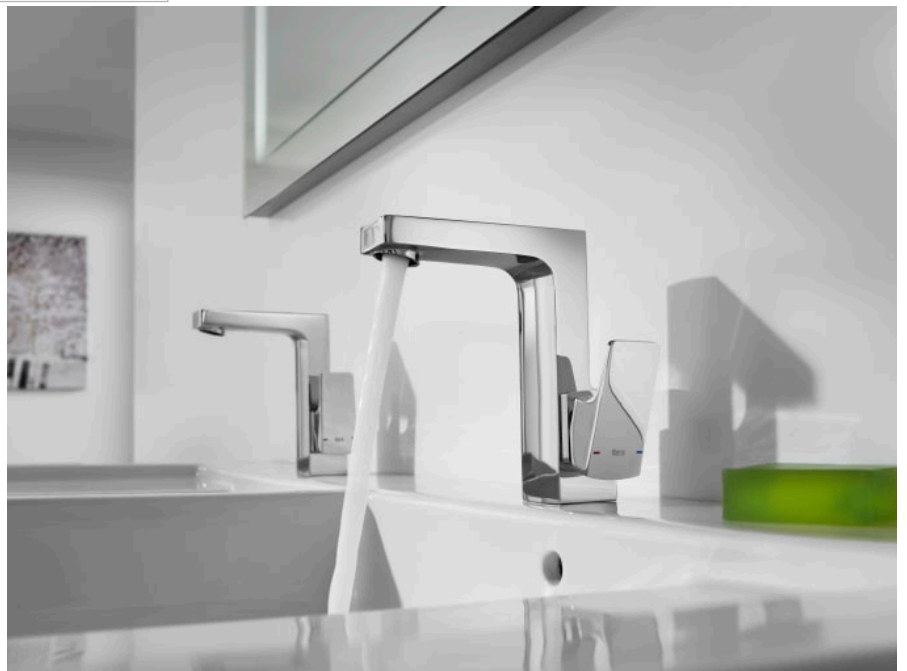

L90

**Wall-mounted bath-shower mixer with automatic diverter, no shower accessories****FEATURES**

Application place: Bathtub, Shower

Diverter: Automatic

Faucet type: Single-lever

Finish: Chrome

Flow rate (l/min - 3 bar): 12

Handle position: Lateral

Installation type: Wall-mounted

Type of cartridge: Ceramic

## L90

Committed to the perfection of a finish that leads us to a universe ruled by technology. A sequence of angles, straight lines and planes in a singular style proposal, specially recommended for those who love design inspired by urban life.