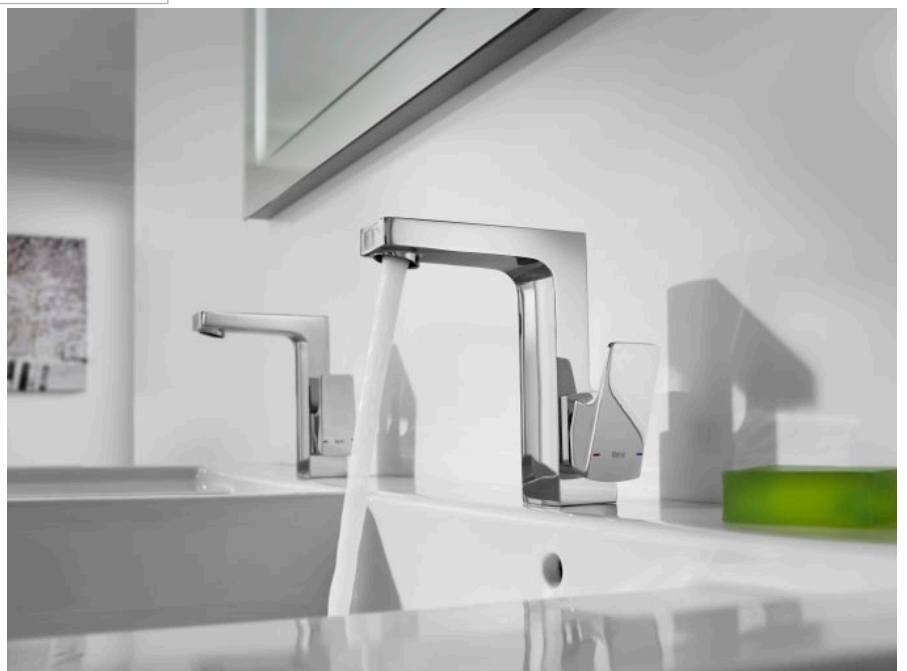

L90

**Wall-mounted bath-shower mixer with  
automatic diverter, no shower accessories****FEATURES**

Application place: Bathtub, Shower

Diverter: Automatic

Faucet type: Single-lever

Flow rate (l/min - 3 bar): 12

Handle position: Lateral

Installation type: Wall-mounted

Type of cartridge: Ceramic

## L90

Committed to the perfection of a finish that leads us to a universe ruled by technology. A sequence of angles, straight lines and planes in a singular style proposal, specially recommended for those who love design inspired by urban life.