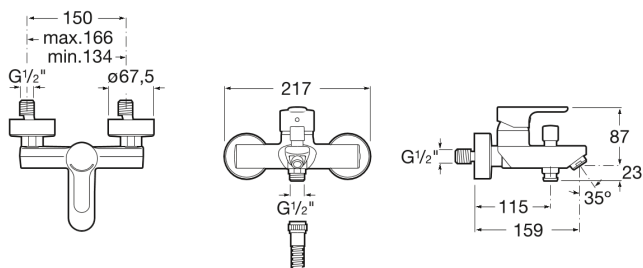

L20

Wall-mounted bath-shower mixer with automatic diverter, no accessories

TECHNICAL DRAWINGS

FEATURES

Application place: Bathtub, Shower

Diverter: Automatic

Faucet type: Single-lever

Finish: Chrome

Flow rate (l/min - 3 bar): 12

Handle position: Top

Installation type: Wall-mounted

Sustainable product

Type of cartridge: Ceramic

Evershine

SoftTurn

L20