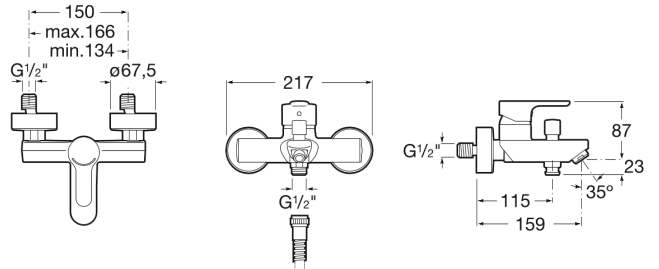

L20

Wall-mounted bath-shower mixer with automatic diverter, no accessories

TECHNICAL DRAWINGS

FEATURES

Application place: Bathtub, Shower

Diverter: Automatic

Faucet type: Single-lever

Flow rate (l/min - 3 bar): 12

Handle position: Top

Installation type: Wall-mounted

Sustainable product

Type of cartridge: Ceramic

Evershine

SoftTurn