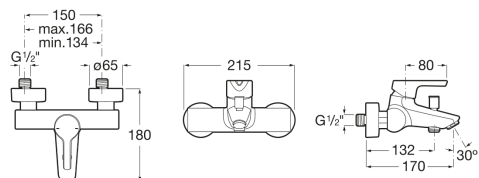

MALVA

Wall-mounted bath-shower mixer

TECHNICAL DRAWINGS

FEATURES

Application place: Bathtub, Shower

Diverter: Manual

Faucet type: Single-lever

Handle position: Top

Installation type: Wall-mounted

Type of cartridge: Ceramic

SoftTurn

BOUGHT TOGETHER FREQUENTLY

Floorstanding columns

525866800

Malva

Round shapes and a slim cylindrical handle for a practical and ergonomic faucet collection. Thanks to a slight tilt of the spout, provides greater comfort of use.