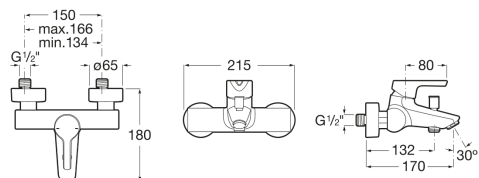

**MALVA**

**Wall-mounted bath-shower mixer**

**TECHNICAL DRAWINGS**

**FEATURES**

Application place: Bathtub, Shower

Diverter: Manual

Faucet type: Single-lever

Finish: Chrome

Handle position: Top

Installation type: Wall-mounted

Type of cartridge: Ceramic

SoftTurn

BOUGHT TOGETHER FREQUENTLY

Floorstanding columns

525866800

## Malva

Round shapes and a slim cylindrical handle for a practical and ergonomic faucet collection. Thanks to a slight tilt of the spout, provides greater comfort of use.