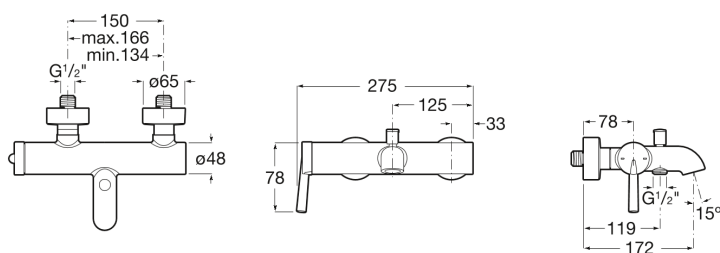

PALS

Bath-shower mixer with automatic diverter

TECHNICAL DRAWINGS

FEATURES

Bath-shower mixer with automatic diverter.

Application place: Shower

Faucet type: Single-lever

Finish: Chrome

Handle position: Top

Installation type: Wall-mounted

Waste type: Waste not included

Evershine

Joystick cartridge

Pals

Straight lines, cylinders and different diameters come together in a modern collection with an array of configurations and originality as a distinguishing trait.