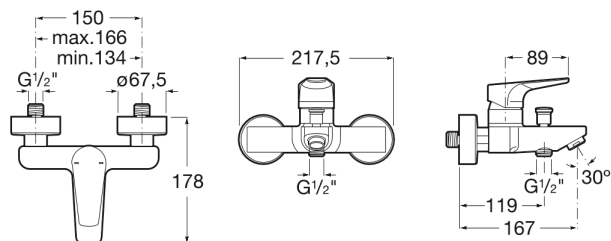

ATLAS

Wall-mounted bath-shower mixer

TECHNICAL DRAWINGS

FEATURES

Wall-mounted bath-shower mixer with automatic diverter.

Application place: Bathtub, Shower

Diverter: Automatic

Faucet type: Single-lever

Finish: Chrome

Handle position: Top

Installation type: Wall-mounted

Type of cartridge: Ceramic

Evershine

## Atlas

This faucet collection, which stands out for its elegance and versatility, includes flow limiters to 5 litres per minute as well as the Cold Start technology that guarantee greater water and energy savings. Also, with the aim of providing more comfort, the shower mixer can be equipped with a clip-on shelf, allowing you to have your showering essentials close to hand.