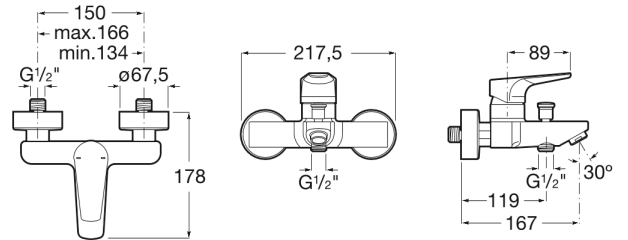

ATLAS

Wall-mounted bath-shower mixer

TECHNICAL DRAWINGS

FEATURES

Wall-mounted bath-shower mixer with automatic diverter.

Application place: Bathtub, Shower

Diverter: Automatic

Faucet type: Single-lever

Handle position: Top

Installation type: Wall-mounted

Type of cartridge: Ceramic

Evershine

Atlas

This faucet collection, which stands out for its elegance and versatility, includes flow limiters to 5 litres per minute as well as the Cold Start technology that guarantee greater water and energy savings. Also, with the aim of providing more comfort, the shower mixer can be equipped with a clip-on shelf, allowing you to have your showering essentials close to hand.