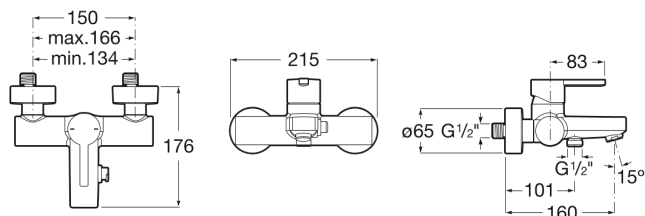

### TECHNICAL DRAWINGS

### FEATURES

Application place: Bathtub, Shower

Diverter: Manual

Faucet type: Single-lever

Finish: Chrome

Handle position: Top

Installation type: Wall-mounted

Type of cartridge: Ceramic