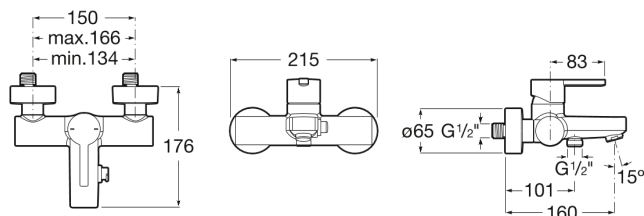

### TECHNICAL DRAWINGS

### FEATURES

Application place: Bathtub, Shower

Diverter: Manual

Faucet type: Single-lever

Handle position: Top

Installation type: Wall-mounted

Type of cartridge: Ceramic

Evershine