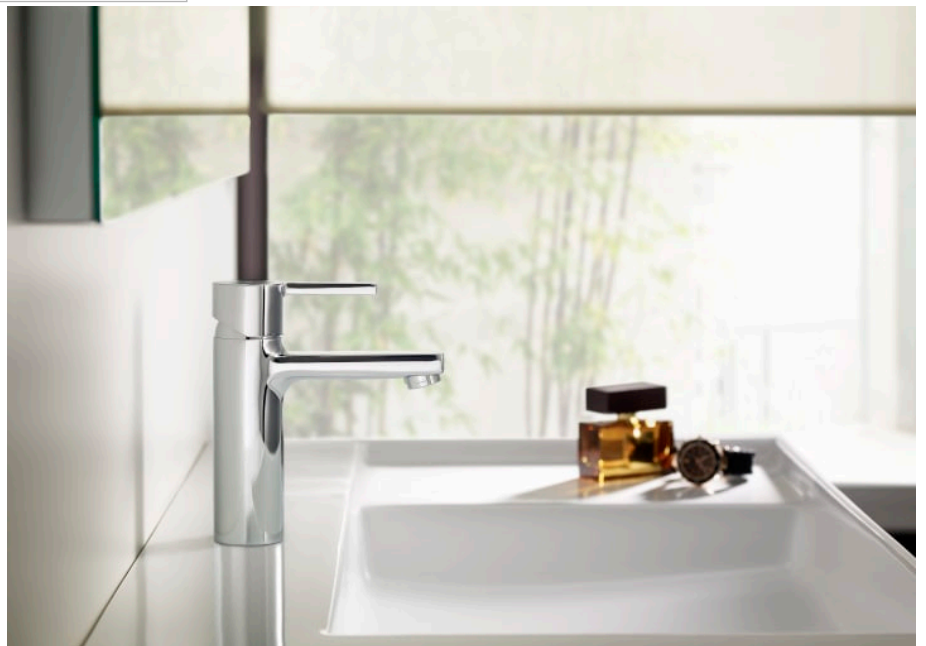

## Wall-mounted bath-shower mixer

### FEATURES

Application place: Bathtub, Shower

Diverter: Manual

Faucet type: Single-lever

Handle position: Top

Installation type: Wall-mounted

Type of cartridge: Ceramic

Evershine

## Naia

Character and sophistication join in this collection of faucets with a minimalist design, born out of a perfect combination of cylindrical and square geometric shapes.