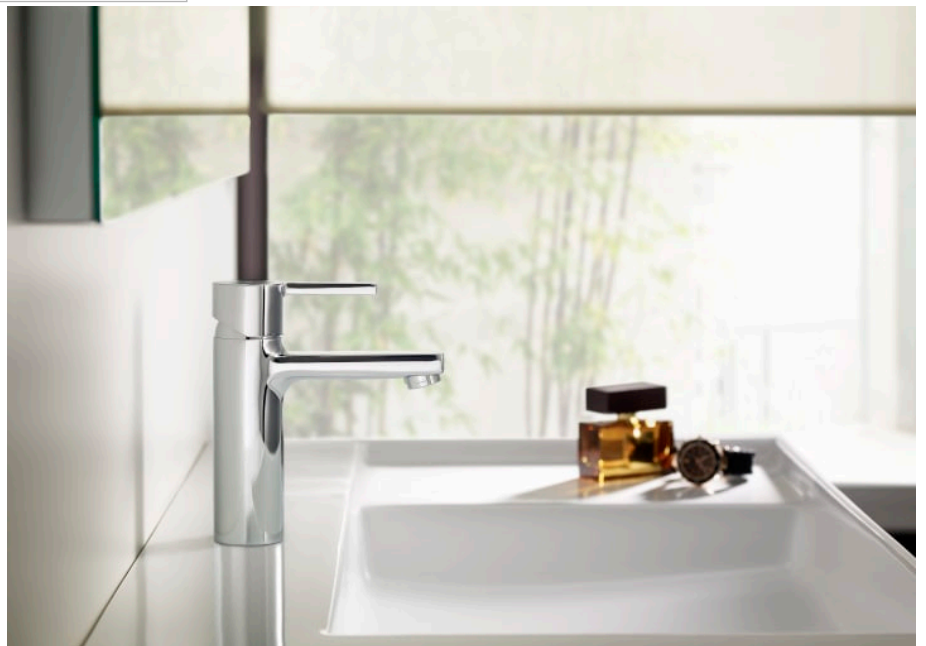

## Wall-mounted bath-shower mixer

### FEATURES

Application place: Bathtub, Shower

Diverter: Manual

Faucet type: Single-lever

Finish: Chrome

Handle position: Top

Installation type: Wall-mounted

Type of cartridge: Ceramic

## Naia

Character and sophistication join in this collection of faucets with a minimalist design, born out of a perfect combination of cylindrical and square geometric shapes.