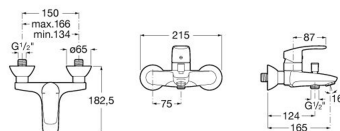

MONODIN

Wall-mounted bath-shower mixer with automatic diverter

TECHNICAL DRAWINGS

FEATURES

Wall-mounted bath-shower mixer with automatic diverter.

Application place: Bathtub, Shower

Faucet type: Single-lever