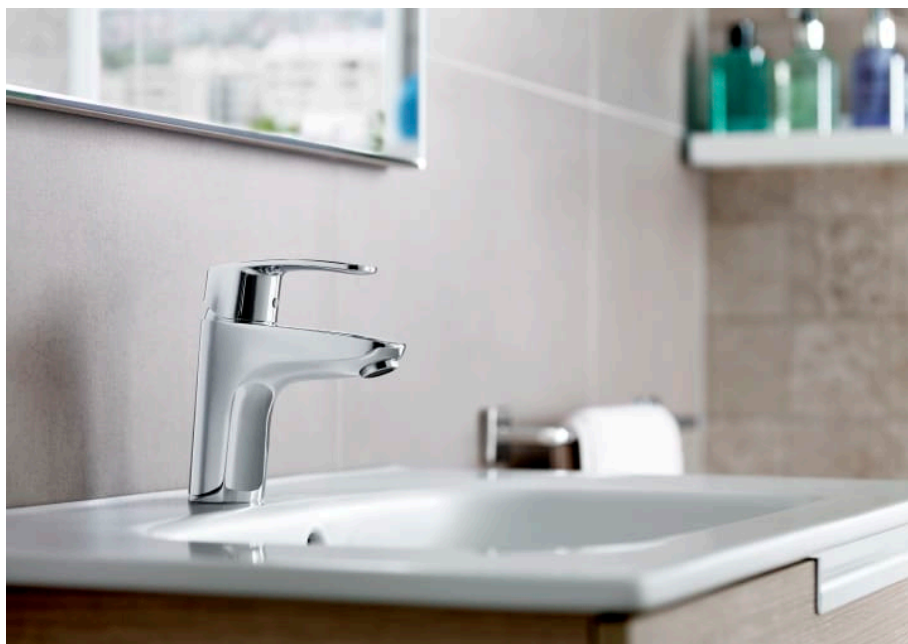

MONODIN

Wall-mounted bath-shower mixer with automatic diverter

TECHNICAL DRAWINGS

FEATURES

Wall-mounted bath-shower mixer with automatic diverter.

Application place: Bathtub, Shower

Faucet type: Single-lever

Handle position: Top

Installation type: Wall-mounted

Evershine

BOUGHT TOGETHER FREQUENTLY

Floorstanding columns

525866800

Monodin

Soft curves and rounded shapes define this collection that stands out for its simplicity and elegance. The basin brassware of this collection are part of the innovative Roca mixers with Cold Start technology for greater energy savings.