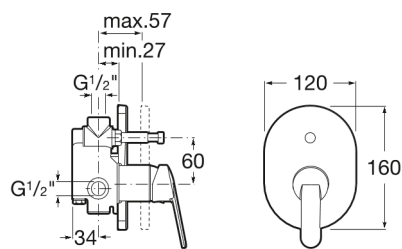

VICTORIA

Built-in bath-shower mixer with automatic diverter

TECHNICAL DRAWINGS

FEATURES

Application place: Bathtub, Shower

Diverter: Automatic

Faucet type: Single-lever

Finish: Chrome

Handle position: Lateral

Installation type: Built-in

Evershine

SoftTurn

Victoria

A traditional response to classic atmospheres. Elegant and functional curves in an extensive collection of pieces that combine simplicity and versatility, offering the convenience of well-tried solutions.