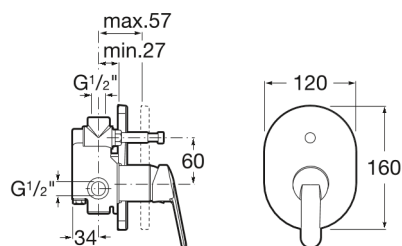

VICTORIA

Built-in bath-shower mixer with automatic diverter

TECHNICAL DRAWINGS

FEATURES

Application place: Bathtub, Shower

Diverter: Automatic

Faucet type: Single-lever

Handle position: Lateral