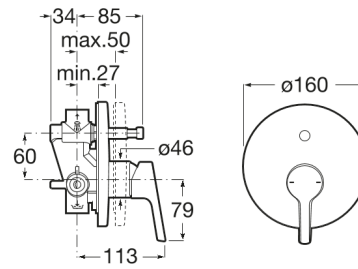

MALVA

Built-in 2 ways mixer

TECHNICAL DRAWINGS

FEATURES

Application place: Bathtub, Shower

Faucet type: Single-lever

Finish: Chrome

Handle position: Top

Installation type: Built-in

Type of cartridge: Ceramic

SoftTurn

Malva

Round shapes and a slim cylindrical handle for a practical and ergonomic faucet collection. Thanks to a slight tilt of the spout, provides greater comfort of use.