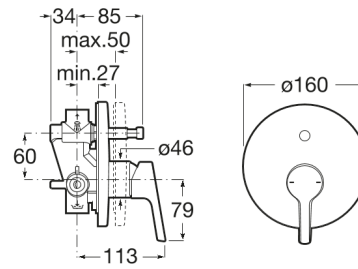

MALVA

Built-in 2 ways mixer

TECHNICAL DRAWINGS

FEATURES

Application place: Bathtub, Shower

Faucet type: Single-lever

Handle position: Top

Installation type: Built-in

Type of cartridge: Ceramic

SoftTurn

Malva

Round shapes and a slim cylindrical handle for a practical and ergonomic faucet collection. Thanks to a slight tilt of the spout, provides greater comfort of use.