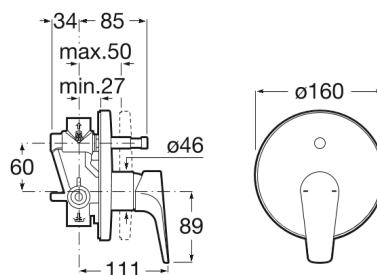

ATLAS

Built-in bath-shower mixer

TECHNICAL DRAWINGS

FEATURES

Application place: Bathtub, Shower

Diverter: Automatic

Faucet type: Single-lever

Finish: Chrome

Handle position: Lateral

Installation type: Built-in

Type of cartridge: Ceramic

Evershine

Atlas

This faucet collection, which stands out for its elegance and versatility, includes flow limiters to 5 litres per minute as well as the Cold Start technology that guarantee greater water and energy savings. Also, with the aim of providing more comfort, the shower mixer can be equipped with a clip-on shelf, allowing you to have your showering essentials close to hand.