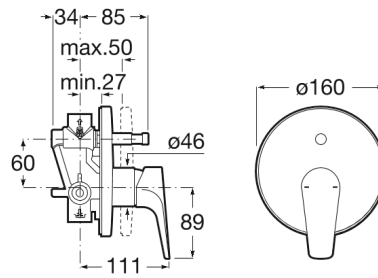

**ATLAS**

**Built-in bath-shower mixer**

**TECHNICAL DRAWINGS**

**FEATURES**

Application place: Bathtub, Shower

Diverter: Automatic

Faucet type: Single-lever

Handle position: Lateral

Installation type: Built-in

Type of cartridge: Ceramic

Evershine

## Atlas

This faucet collection, which stands out for its elegance and versatility, includes flow limiters to 5 litres per minute as well as the Cold Start technology that guarantee greater water and energy savings. Also, with the aim of providing more comfort, the shower mixer can be equipped with a clip-on shelf, allowing you to have your showering essentials close to hand.