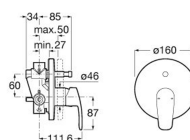

MONODIN

Built-in bath-shower mixer (2 ways) with automatic diverter

DIMENSIONS

Length	200 mm
Width	150 mm
Height	165 mm

COLOURS AND FINISHES

C0 Chrome

TECHNICAL DRAWINGS

FEATURES

Built-in bath-shower mixer (2 ways) with automatic diverter. Includes built-in body.

Application place: Bathtub, Shower

Faucet type: Single-lever

Handle position: Lateral

Installation type: Built-in

Evershine