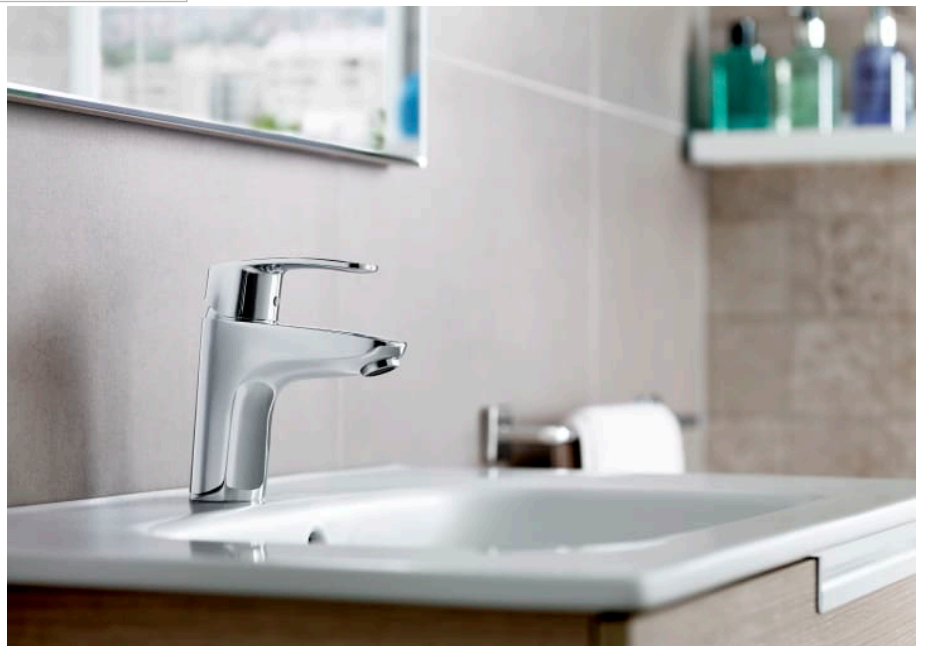

MONODIN

Built-in bath-shower mixer (2 ways) with automatic diverter

DIMENSIONS

Length	200 mm
Width	150 mm
Height	165 mm

COLOURS AND FINISHES

C0 Chrome

TECHNICAL DRAWINGS

FEATURES

Built-in bath-shower mixer (2 ways) with automatic diverter. Includes built-in body.

Application place: Bathtub, Shower

Faucet type: Single-lever

Handle position: Lateral

Installation type: Built-in

Evershine

## Monodin

Soft curves and rounded shapes define this collection that stands out for its simplicity and elegance. The basin brassware of this collection are part of the innovative Roca mixers with Cold Start technology for greater energy savings.