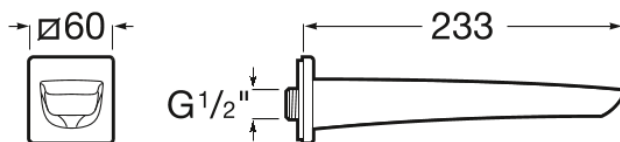

INSIGNIA

Wall-mounted bath spout

TECHNICAL DRAWINGS

FEATURES

Application place: Bathtub

Evershine

Insignia

With soft outlines and an extraordinary elegance and personality, its slim side handle makes the difference in a modern single-lever faucet ideal for bathrooms with a clear urban character.