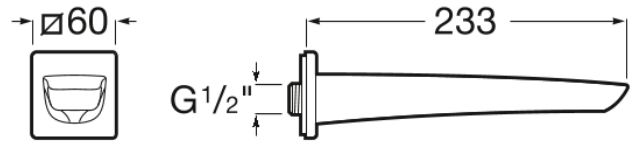

INSIGNIA

Wall-mounted bath spout

TECHNICAL DRAWINGS

FEATURES

Application place: Bathtub

Finish: Chrome

Evershine

Insignia

With soft outlines and an extraordinary elegance and personality, its slim side handle makes the difference in a modern single-lever faucet ideal for bathrooms with a clear urban character.

INSTALLATION AND USER MANUALS