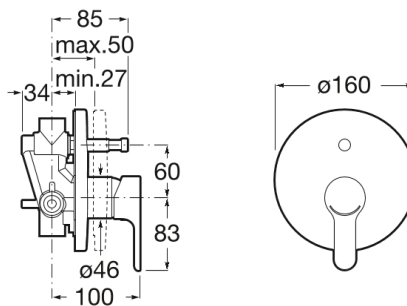

L20

**Built-in bath-shower mixer with automatic diverter**

TECHNICAL DRAWINGS

**FEATURES**

Application place: Bathtub, Shower

Diverter: Automatic

Faucet type: Single-lever

Handle position: Top