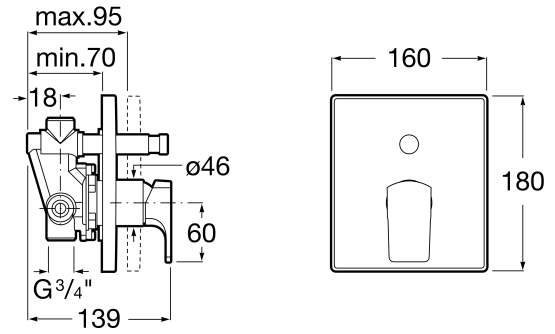

FEATURES

Built-in 1/2" bath-shower mixer (2 ways) with automatic diverter. To be completed with RocaBox A525869403.

Application place: Bathtub, Shower

Diverter: Automatic

Faucet type: Single-lever

Finish: Chrome

Handle position: Lateral

Installation type: Built-in

Built-in 1/2" bath-shower mixer (2 ways) with automatic diverter

TECHNICAL DRAWINGS

Evershine

BOUGHT TOGETHER FREQUENTLY

Universal RocaBox for
built-in installations.