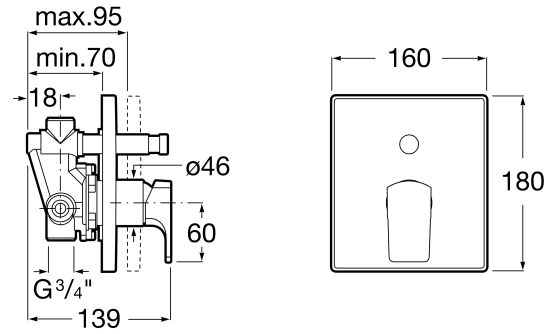

FEATURES

Built-in 1/2" bath-shower mixer (2 ways) with automatic diverter. To be completed with RocaBox A525869403.

Application place: Bathtub, Shower

Diverter: Automatic

Faucet type: Single-lever

Handle position: Lateral

Installation type: Built-in

Built-in 1/2" bath-shower mixer (2 ways) with automatic diverter

TECHNICAL DRAWINGS

Evershine

BOUGHT TOGETHER FREQUENTLY

Universal RocaBox for
built-in installations.

525869403

INSTALLATION AND USER MANUALS