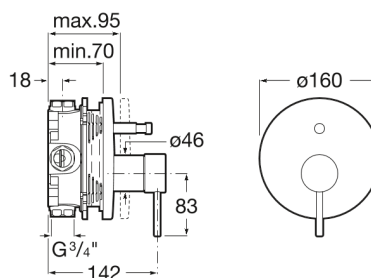

LANTA

1/2" built-in bath-shower mixer with automatic diverter. To completed with RocaBox 525869403

TECHNICAL DRAWINGS

FEATURES

Application place: Bathtub, Shower

Diverter: Automatic

Faucet type: Single-lever

Handle position: Lateral

Installation type: Built-in

Type of cartridge: Ceramic

Evershine

BOUGHT TOGETHER FREQUENTLY

Universal RocaBox for
built-in installations.

525869403

Lanta

With a design based on connecting cylindrical elements, Lanta is a collection with pure and slim lines and a perfect balance between body, spout and lever that provides solidity to the faucets and results in a neutral geometry which can be combined perfectly with rectangular, cylindrical or organically shaped sanitary ware.