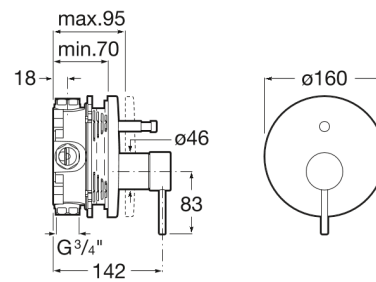

LANTA

1/2" built-in bath-shower mixer with automatic diverter. To completed with RocaBox 525869403

TECHNICAL DRAWINGS

FEATURES

Application place: Bathtub, Shower

Diverter: Automatic

Faucet type: Single-lever

Finish: Chrome

Handle position: Lateral

Installation type: Built-in

Type of cartridge: Ceramic

Evershine

BOUGHT TOGETHER FREQUENTLY

Universal RocaBox for
built-in installations.

525869403

Lanta

With a design based on connecting cylindrical elements, Lanta is a collection with pure and slim lines and a perfect balance between body, spout and lever that provides solidity to the faucets and results in a neutral geometry which can be combined perfectly with rectangular, cylindrical or organically shaped sanitary ware.