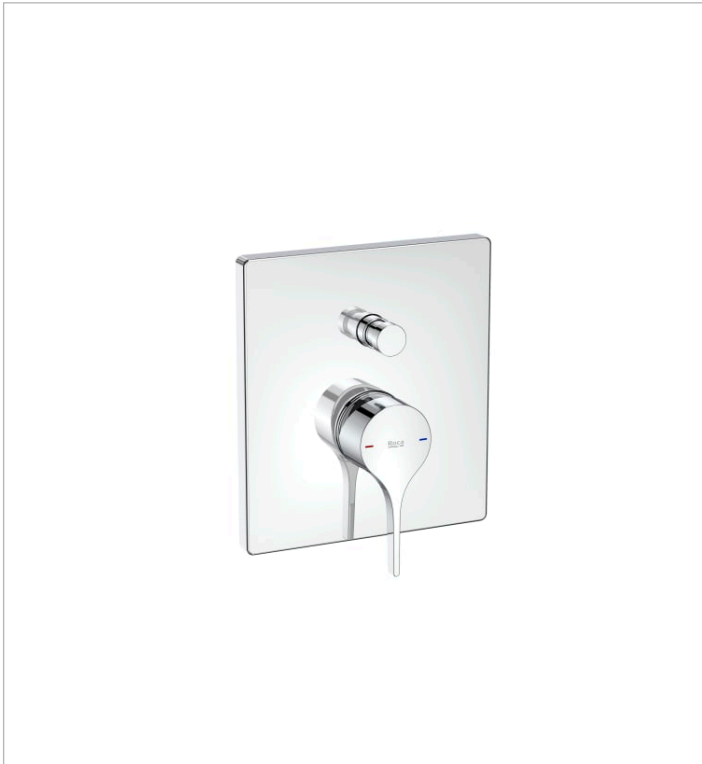

INSIGNIA

Built-in bath-shower mixer. To complete with RocaBox 525869403

TECHNICAL DRAWINGS

FEATURES

Application place: Bathtub, Shower

Diverter: Automatic

Faucet type: Single-lever

Installation type: Built-in

Type of cartridge: Ceramic

Evershine

SoftTurn

BOUGHT TOGETHER FREQUENTLY

Universal RocaBox for
built-in installations.

525869403

Insignia

With soft outlines and an extraordinary elegance and personality, its slim side handle makes the difference in a modern single-lever faucet ideal for bathrooms with a clear urban character.