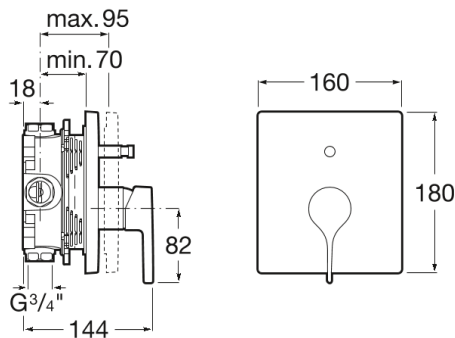

INSIGNIA

Built-in bath-shower mixer. To complete with RocaBox 525869403

TECHNICAL DRAWINGS

FEATURES

Application place: Bathtub, Shower

Diverter: Automatic

Faucet type: Single-lever

Installation type: Built-in

Type of cartridge: Ceramic

Evershine

SoftTurn

BOUGHT TOGETHER FREQUENTLY

Universal RocaBox for
built-in installations.

525869403

Insignia

With soft outlines and an extraordinary elegance and personality, its slim side handle makes the difference in a modern single-lever faucet ideal for bathrooms with a clear urban character.