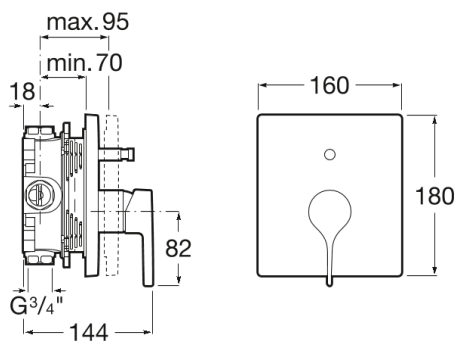

**INSIGNIA**

**Built-in bath-shower mixer. To complete with RocaBox 525869403**

**TECHNICAL DRAWINGS**

**FEATURES**

Application place: Bathtub, Shower

Diverter: Automatic

Faucet type: Single-lever

Finish: Chrome

Installation type: Built-in

Type of cartridge: Ceramic

Evershine

SoftTurn

BOUGHT TOGETHER FREQUENTLY

Universal RocaBox for  
built-in installations.

525869403