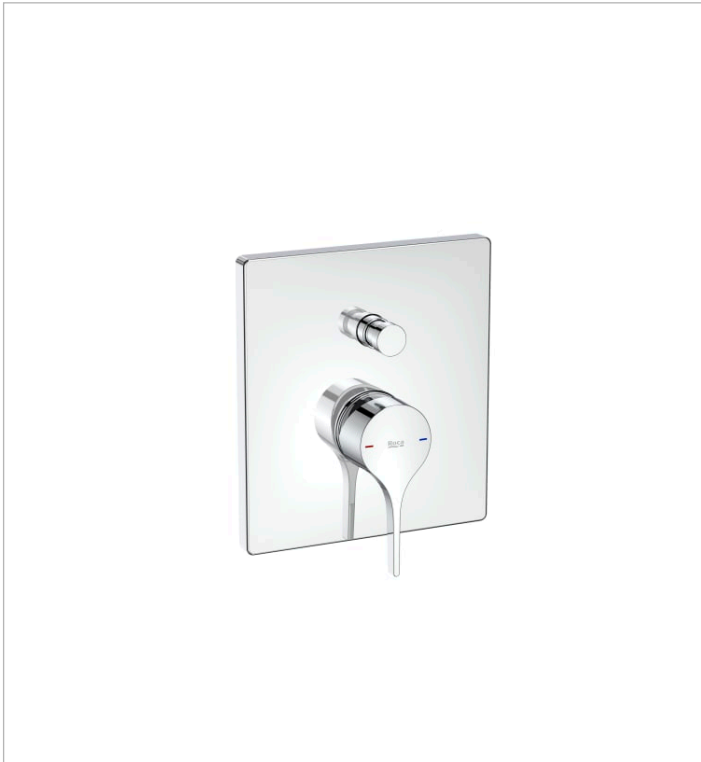

**INSIGNIA**

**Built-in bath-shower mixer. To complete with RocaBox 525869403**

**TECHNICAL DRAWINGS**

**FEATURES**

Application place: Bathtub, Shower

Diverter: Automatic

Faucet type: Single-lever

Finish: Chrome

Installation type: Built-in

Type of cartridge: Ceramic

Evershine

SoftTurn

BOUGHT TOGETHER FREQUENTLY

Universal RocaBox for  
built-in installations.

525869403

## Insignia

With soft outlines and an extraordinary elegance and personality, its slim side handle makes the difference in a modern single-lever faucet ideal for bathrooms with a clear urban character.